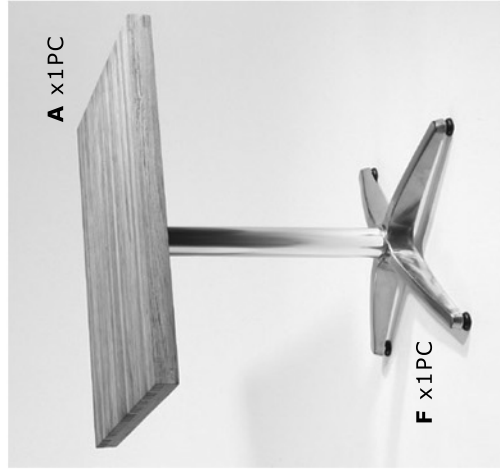

## Assembly Instructions

Sam

-  **B** x2PC
-  **C** x2PCS
-  **D** x1PC
-  **E** x1PC
-  **G** x4PCS
-  Tool

**PLEASE NOTE:** Check that you have received all components and hardware before assembling. If you are missing any parts, contact your retailer, or fax Euro Style at 415-455-8033.