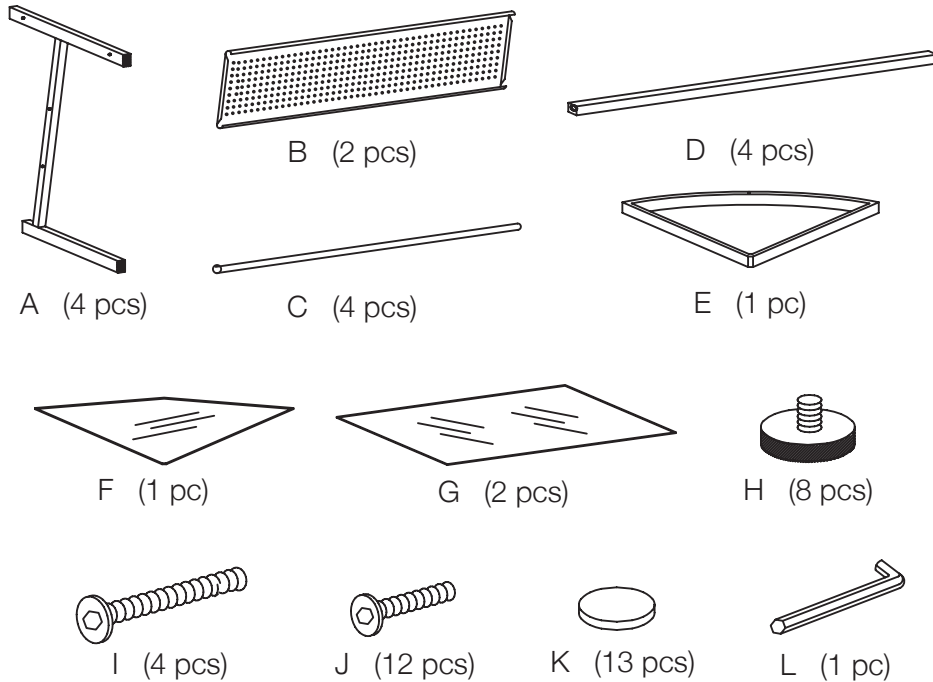

euro style™

Assembly Instructions Page 1 of 2

Luigi L Desk w/o Shelf

During assembly, hand tighten screws only. When all screws are in place, then tighten completely.

PLEASE NOTE: Check that you have received all components and hardware before assembling. If you are missing any parts, contact your retailer, or fax Euro Style at 415.455.8033.

euro style™

Assembly Instructions Page 2 of 2

Luigi L Desk w/o Shelf

During assembly, hand tighten screws only. When all screws are in place, then tighten completely.

3

4

PLEASE NOTE: Check that you have received all components and hardware before assembling. If you are missing any parts, contact your retailer, or fax Euro Style at 415.455.8033.