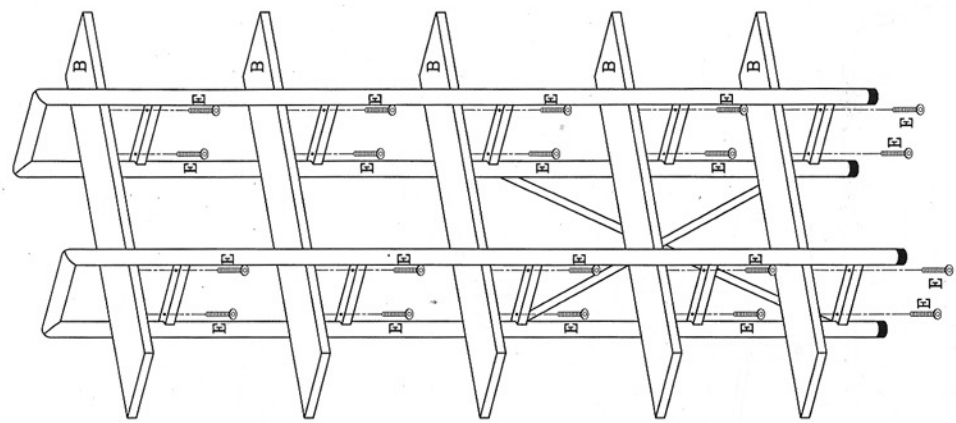

Assembly Instructions

Laurence Leather 5-Shelf Unit

D  x4

E  x20

F  x5

G  x1

Tools

PLEASE NOTE: Check that you have received all components and hardware before assembling. If you are missing any parts, contact your retailer, or fax Euro Style at 415-455-8033.