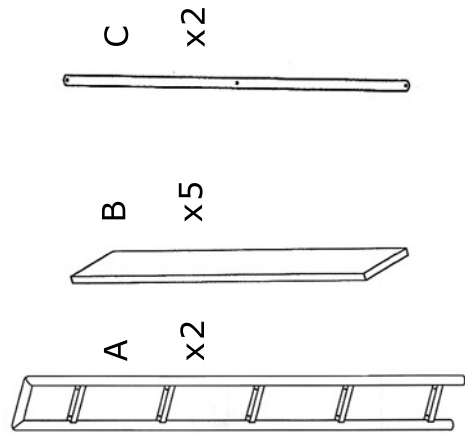

Assembly Instructions

Laurence Leather 5-Shelf Unit

D  x4

E  x20

F  x5

G  x1

Tools

PLEASE NOTE: Check that you have received all components and hardware before assembling. If you are missing any parts, contact your retailer, or fax Euro Style at 415-455-8033.