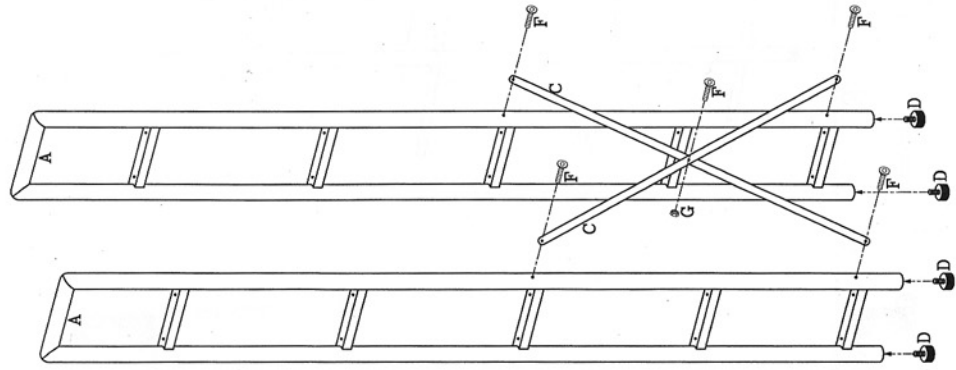

Assembly Instructions

Laurence Leather 5-Shelf Unit

D  x4

E  x20

F  x5

G  x1

Tools

PLEASE NOTE: Check that you have received all components and hardware before assembling. If you are missing any parts, contact your retailer, or fax Euro Style at 415-455-8033.