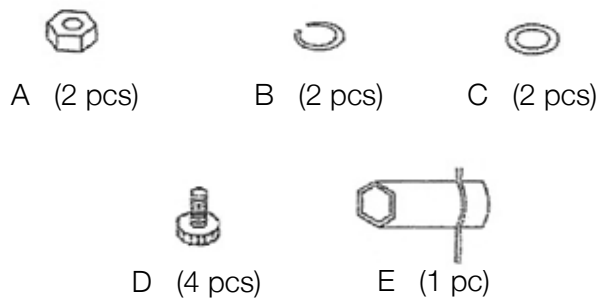

PLEASE NOTE: Check that you have received all components and hardware before assembling. If you are missing any parts, contact your retailer, or fax Euro Style at 415.455.8033.

Assembly Instructions

Allan Dining Table

1.

2.

3.

During assembly, hand tighten screws only. When all screws are in place, then tighten completely.