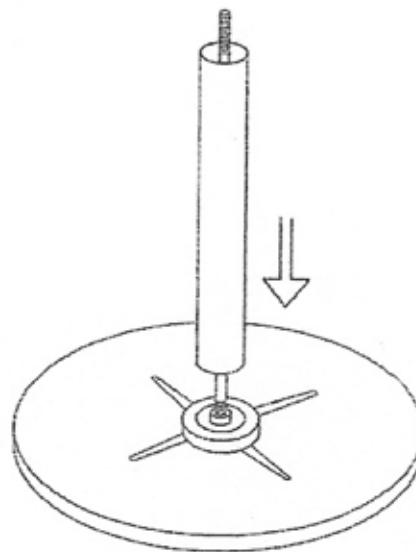

PLEASE NOTE: Check that you have received all components and hardware before assembling. If you are missing any parts, contact your retailer, or fax Euro Style at 415.455.8033.

Assembly Instructions

Allan Dining Table

1.

2.

3.

During assembly, hand tighten screws only. When all screws are in place, then tighten completely.