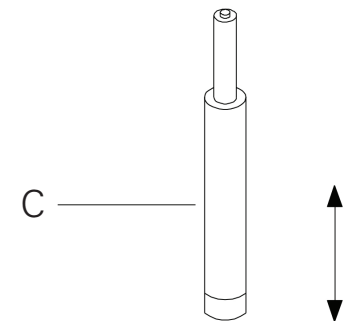

euro style

Assembly Instructions Agnes Bar/Counter

PLEASE NOTE: Check that you have received all components and hardware before assembling. If you are missing any parts, contact your retailer, or fax Euro Style at 415.455.8033.

During assembly, hand tighten screws only. When all screws are in place, then tighten completely.