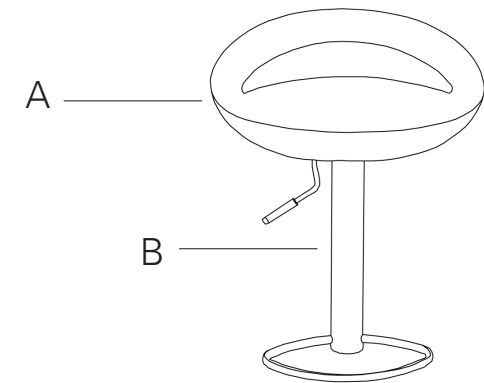

euro style

Assembly Instructions Agnes Bar/Counter

PLEASE NOTE: Check that you have received all components and hardware before assembling. If you are missing any parts, contact your retailer, or fax Euro Style at 415.455.8033.

During assembly, hand tighten screws only. When all screws are in place, then tighten completely.