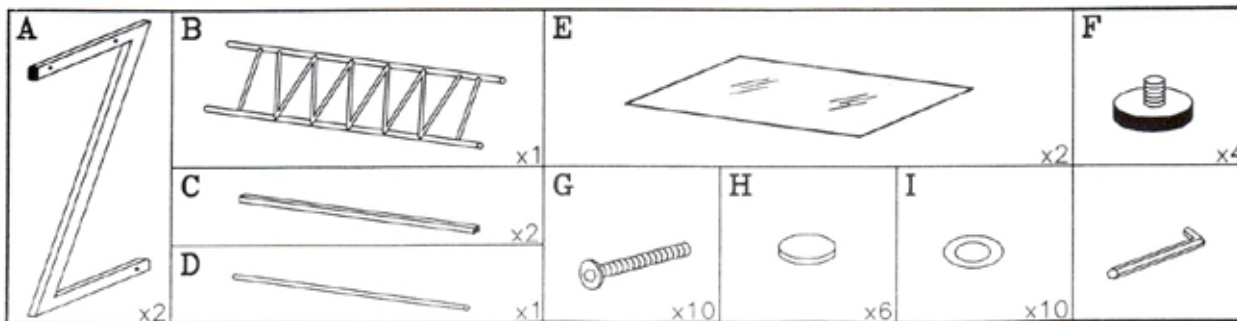

euø style

PLEASE NOTE: Check that you have received all components and hardware before assembling. If you are missing any parts, contact your retailer, or fax Euro Style at 415.455.8033.

Assembly Instructions Z Deluxe Large Desk

During assembly, hand tighten screws only. When all screws are in place, then tighten completely.