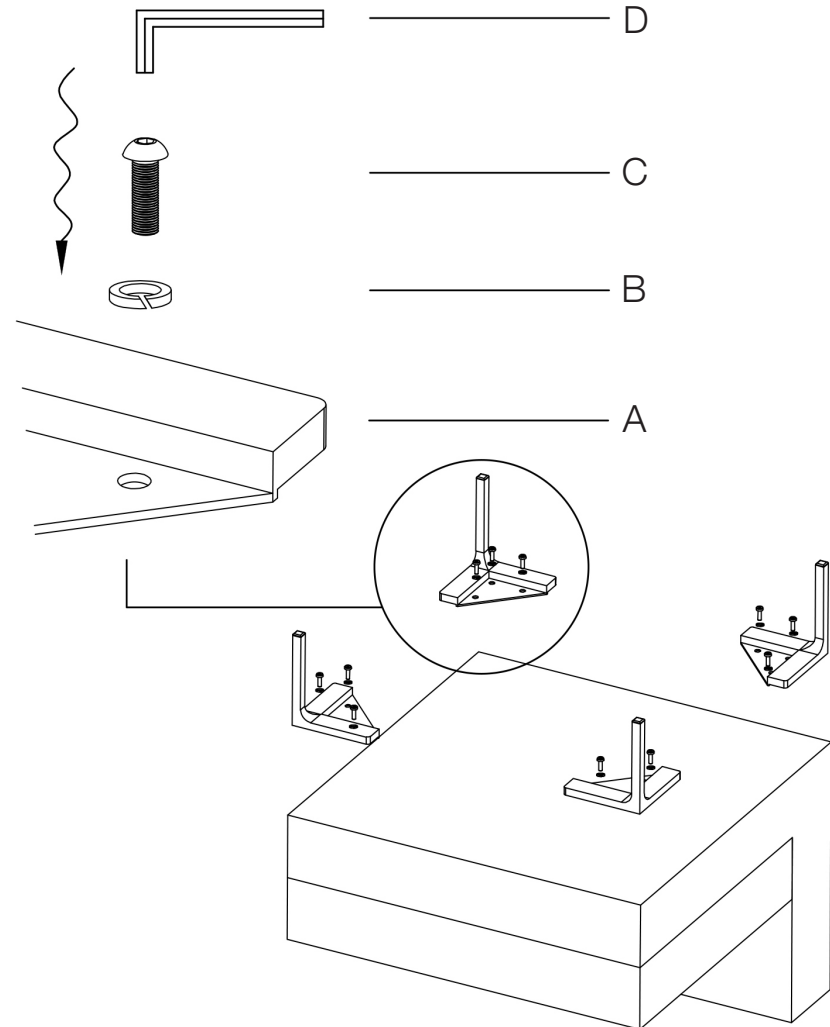

## Assembly Instructions VITTORIO Sofa Armless

PLEASE NOTE: Check that you have received all components and hardware before assembling.  
If you are missing any parts fax Euro Style at 415.455.8033 or email: [claims@gotoeurostyle.com](mailto:claims@gotoeurostyle.com)

A (4 pcs)

B (12 pcs)

C (12 pcs)  
M8

D (1 pc)  
4mm