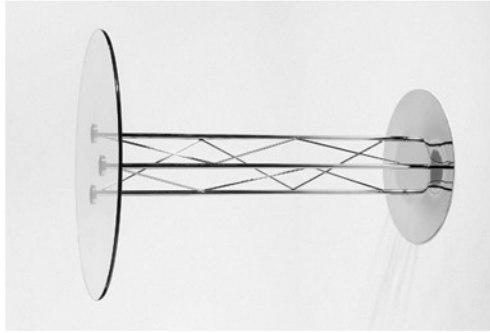

### Trave-B Bar

PLEASE NOTE: check that you have received all components and hardware before assembling. If you are missing any parts, contact your retailer, or fax Euro Style at 415-455-8033.

During assembly, **hand tighten** screws only. When all screws are in place, then tighten all screws completely.