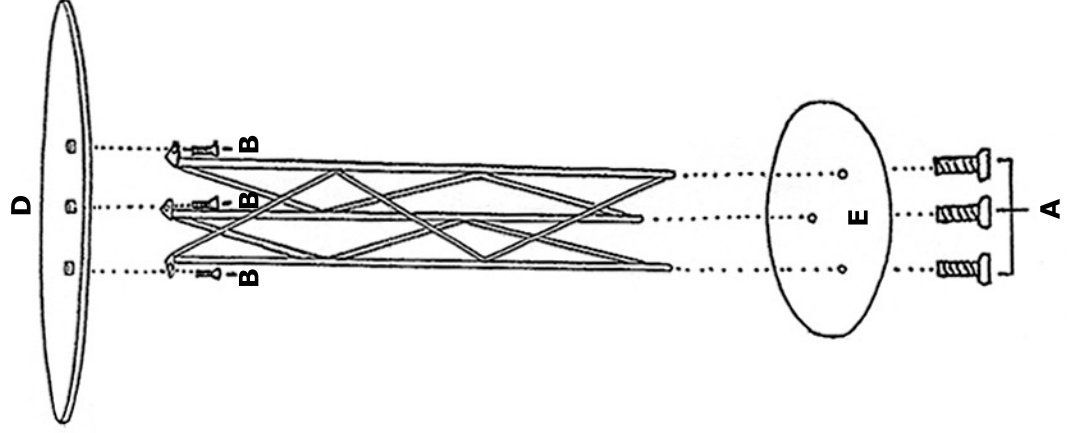

## Assembly Instructions

### Trave-B Bar

PLEASE NOTE: check that you have received all components and hardware before assembling. If you are missing any parts, contact your retailer, or fax Euro Style at 415-455-8033.

During assembly, **hand tighten** screws only. When all screws are in place, then tighten all screws completely.