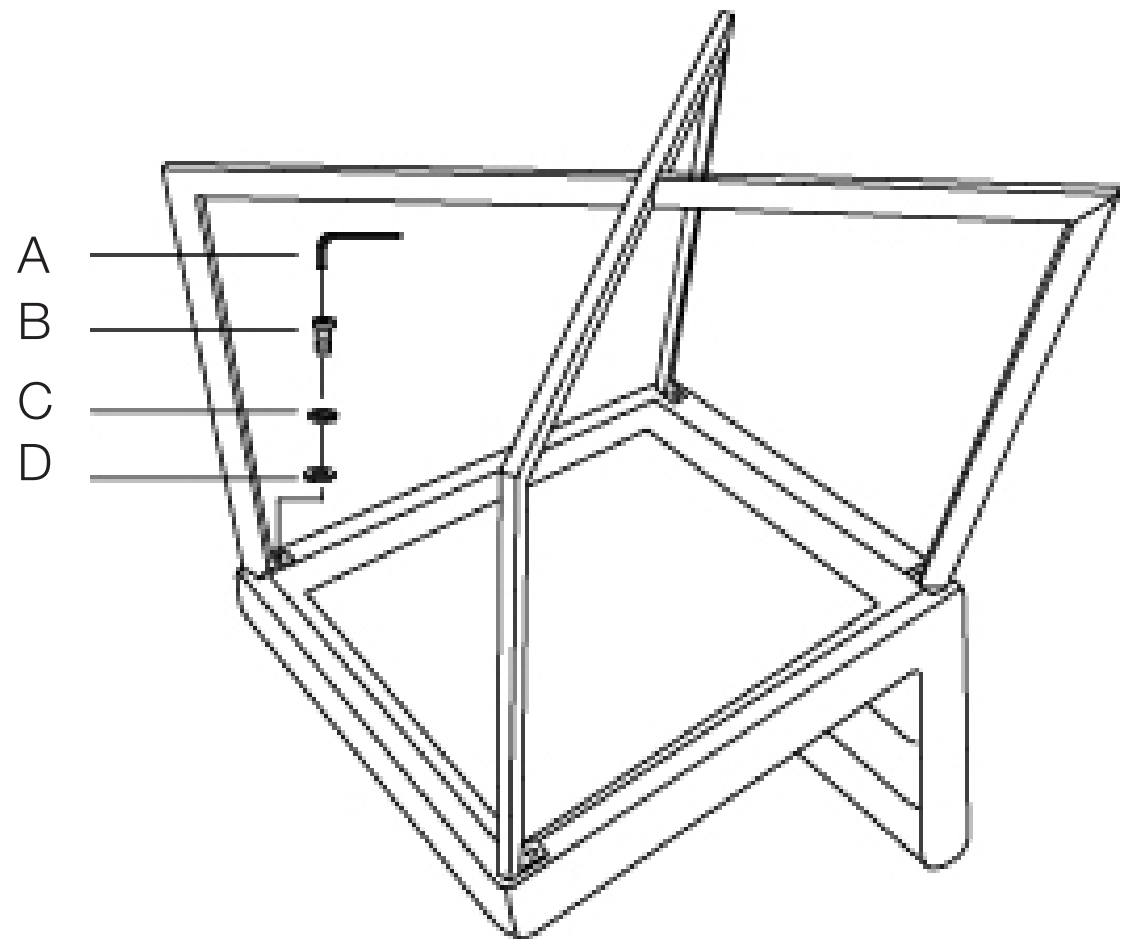

## Assembly Instructions

### TOSCA Side Chair

PLEASE NOTE: Check that you have received all components and hardware before assembling. If you are missing any parts, contact your retailer, or fax Euro Style at 415.455.8033.

- |         |   |          |
|---------|---|----------|
| 4 mm    |   | A (1pc)  |
| M6 x 30 |  | B (4pcs) |
| Ø6      |  | C (4pcs) |
| Ø6      |  | D (4pcs) |