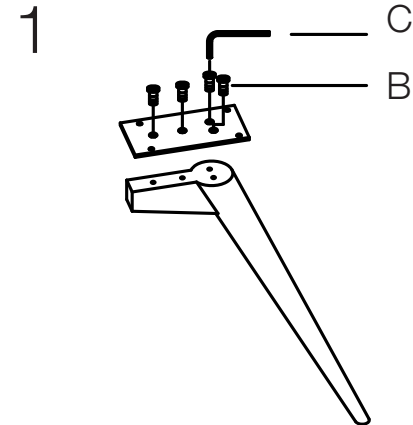

Assembly Instructions SAVANNAH Dining Table

A (16 pcs)
M8 x 25mm

B (16 pcs)
M8 x 25mm

C (1 pc)
5mm

PLEASE NOTE: Check that you have received all components and hardware before assembling. If you are missing any parts fax Euro Style at 415.455.8033 or email: claims@gotoeurostyle.com

During assembly, hand tighten screws only. When the screws are in place, tighten completely.