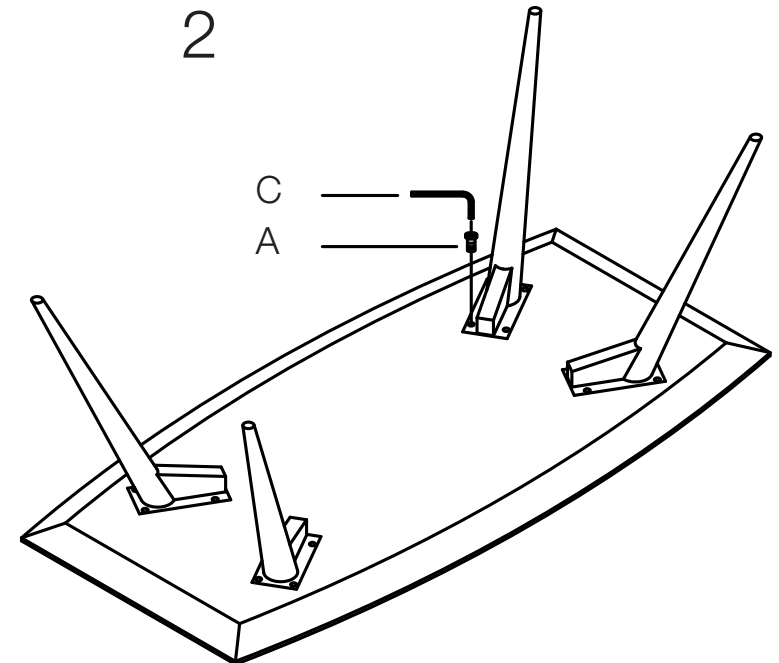

Assembly Instructions SAVANNAH Dining Table

A (16 pcs)
M8 x 25mm

B (16 pcs)
M8 x 25mm

C (1 pc)
5mm

PLEASE NOTE: Check that you have received all components and hardware before assembling. If you are missing any parts fax Euro Style at 415.455.8033 or email: claims@gotoeurostyle.com

During assembly, hand tighten screws only. When the screws are in place, tighten completely.