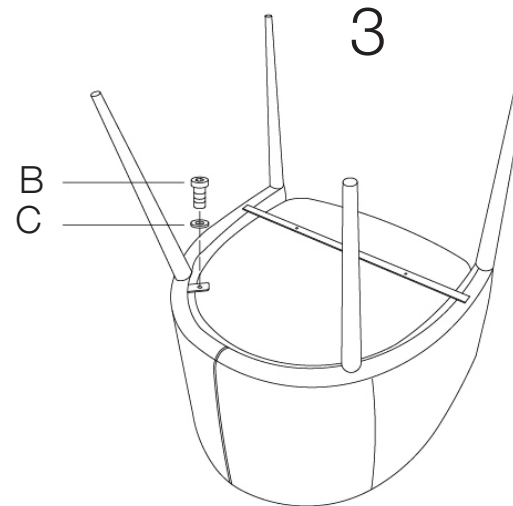

Assembly Instructions SAVANNAH Arm Chair

PLEASE NOTE: Check that you have received all components and hardware before assembling. If you are missing any parts fax Euro Style at 415.455.8033 or email: claims@gotoeurostyle.com

A (1 pc)

B (6 pcs)
M6 x 20mm

C (6 pcs)

D (1 pc)
4mm