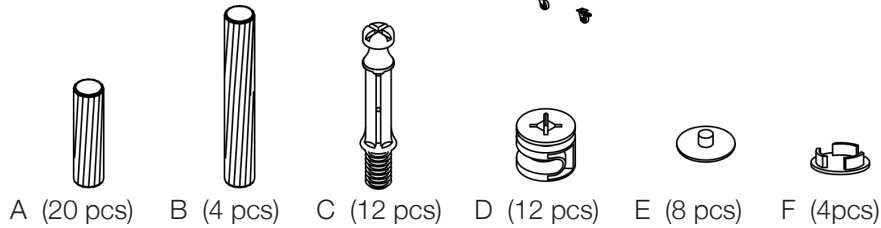

eurow style

Assembly Instructions

SABRA 2x3 Shelving Unit Page 1 of 3

PLEASE NOTE: Check that you have received all components and hardware before assembling. If you are missing any parts fax Euro Style at 415.455.8033 or email: claims@gotoeurostyle.com

1

2

During assembly, hand tighten screws only. When all screws are in place, then tighten completely.

eurow style

Assembly Instructions

SABRA 2x3 Shelving Unit Page 2 of 3

PLEASE NOTE: Check that you have received all components and hardware before assembling. If you are missing any parts fax Euro Style at 415.455.8033 or email: claims@gotoeurostyle.com