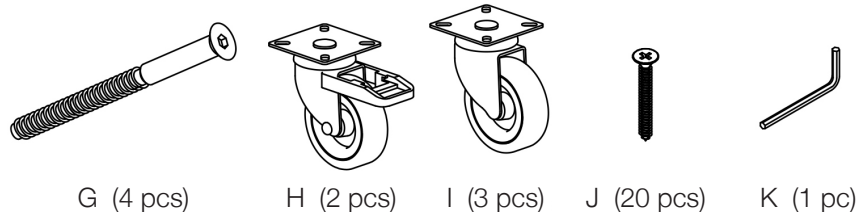

eurow style

Assembly Instructions

SABRA 2x3 Shelving Unit Page 1 of 3

PLEASE NOTE: Check that you have received all components and hardware before assembling. If you are missing any parts fax Euro Style at 415.455.8033 or email: claims@gotoeurostyle.com

1

2

During assembly, hand tighten screws only. When all screws are in place, then tighten completely.

eurow style

Assembly Instructions

SABRA 2x3 Shelving Unit Page 2 of 3

PLEASE NOTE: Check that you have received all components and hardware before assembling. If you are missing any parts fax Euro Style at 415.455.8033 or email: claims@gotoeurostyle.com