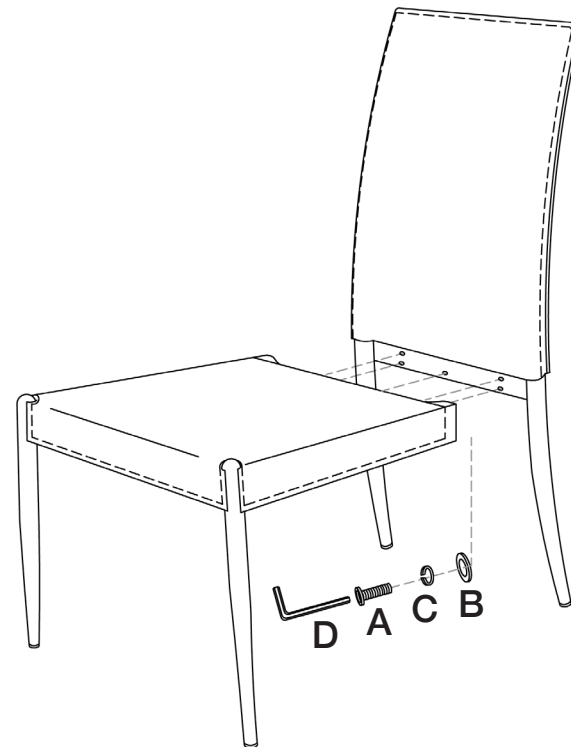

## Assembly Instructions ROSINA Side Chair

PLEASE NOTE: Check that you have received all components and hardware before assembling. If you are missing any parts fax Euro Style at 415.455.8033 or email: [claims@gotoeurostyle.com](mailto:claims@gotoeurostyle.com)

A (5 pcs)

Ø1/4" X 3/4"

B (5 pcs)

C (5 pcs)

D (1 pc)

4mm

During assembly, hand tighten screws only. When all screws are in place, then tighten completely.