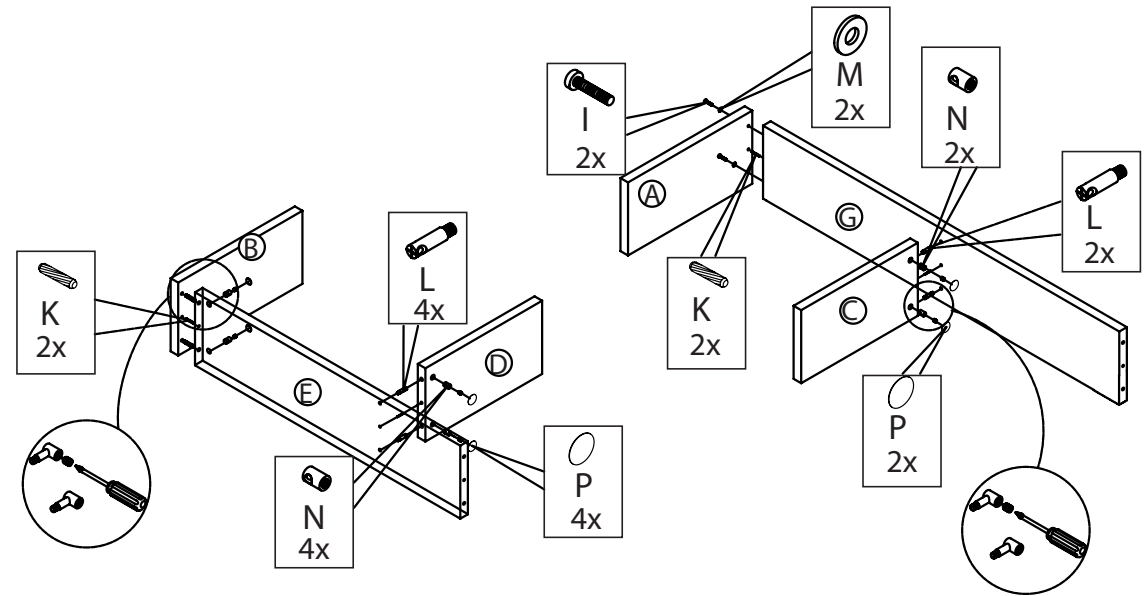

Assembly Instructions ROBBIE Shelving Unit

PLEASE NOTE: Check that you have received all components and hardware before assembling. If you are missing any parts, contact your retailer, or fax Eurø Style at 415.455.8033 or email: cs@gotoeurostyle.com.

1

During assembly, hand tighten screws only. When the screws are in place, tighten completely.