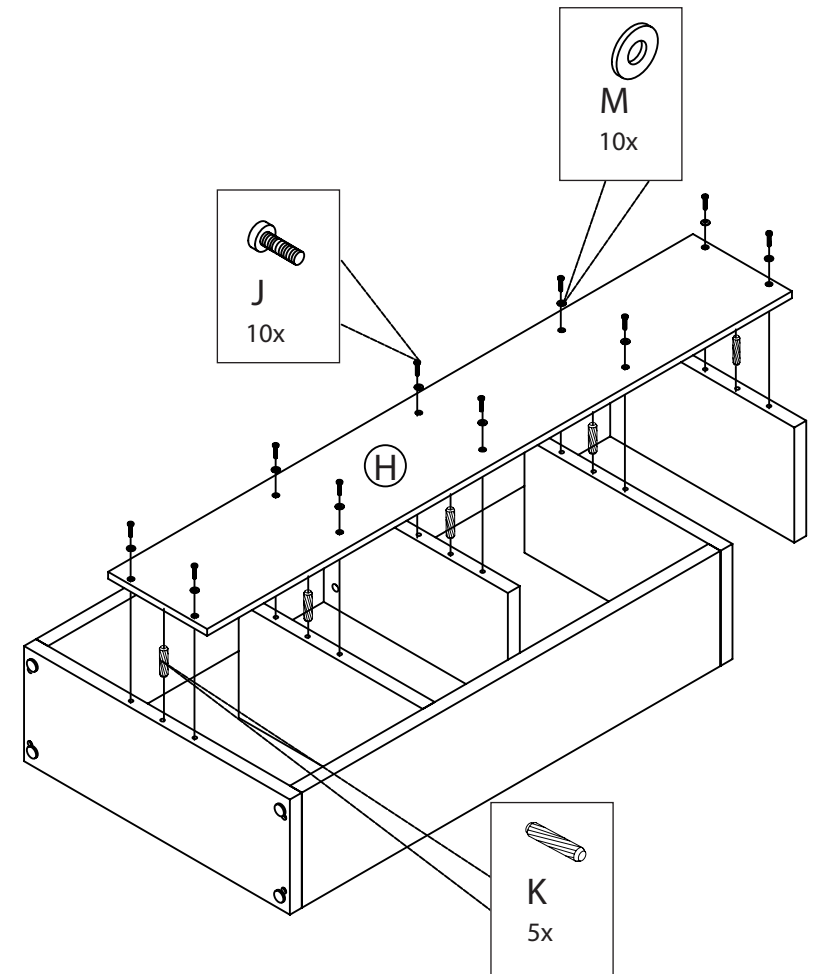

Assembly Instructions ROBBIE Shelving Unit

PLEASE NOTE: Check that you have received all components and hardware before assembling. If you are missing any parts, contact your retailer, or fax Eurø Style at 415.455.8033 or email: cs@gotoeurostyle.com.

2

3

During assembly, hand tighten screws only. When the screws are in place, tighten completely.