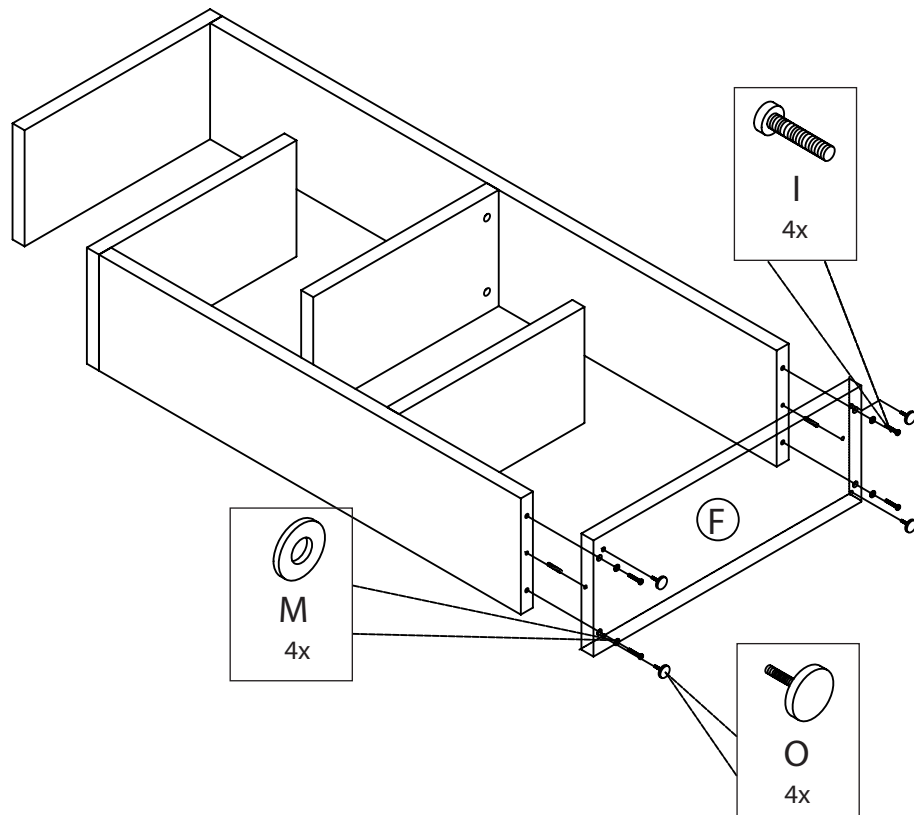

Assembly Instructions ROBBIE Shelving Unit

PLEASE NOTE: Check that you have received all components and hardware before assembling. If you are missing any parts, contact your retailer, or fax Eurø Style at 415.455.8033 or email: cs@gotoeurostyle.com.

2