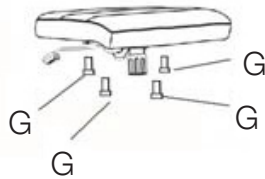

## Assembly Instructions NAPOLEON High Back Office Chair

PLEASE NOTE: Check that you have received all components and hardware before assembling.  
If you are missing any parts fax Euro Style at 415.455.8033 or email: [claims@gotoeurostyle.com](mailto:claims@gotoeurostyle.com)

A (1 pc)

B (1 pc)

C (2 pcs)

D (1 pc)

E (5 pcs)

F (1 pc)

G (4 pcs)  
M10 X 35mm

H (4 pcs)  
M10 X 55mm

I (1 pc)  
5mm

**IMPORTANT NOTE:** Please find Parts G attached to Part B, rather than in the hardware pack.