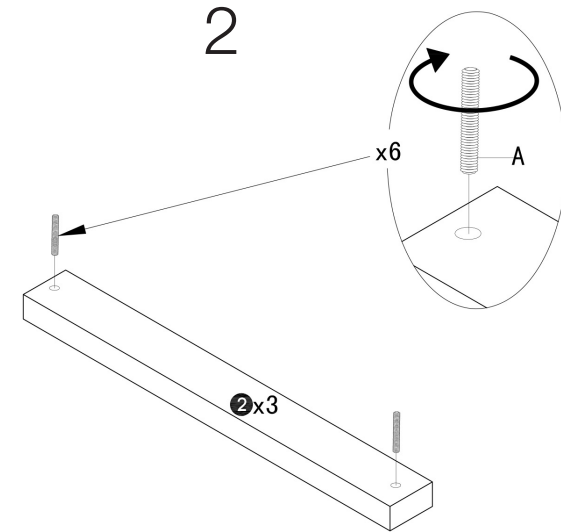

## Assembly Instructions MORTY Coffee Table

PLEASE NOTE: Check that you have received all components and hardware before assembling.  
If you are missing any parts fax Euro Style at 415.455.8033 or email: [claims@gotoeurostyle.com](mailto:claims@gotoeurostyle.com)

A (5 pcs)  
(M6 x 25mm)

B (1 pc)  
4mm

C (6 pcs)

D (6 pcs)

E (1 pc)

F (6 pcs)  
(M8 x 70mm)

G (4 pcs)