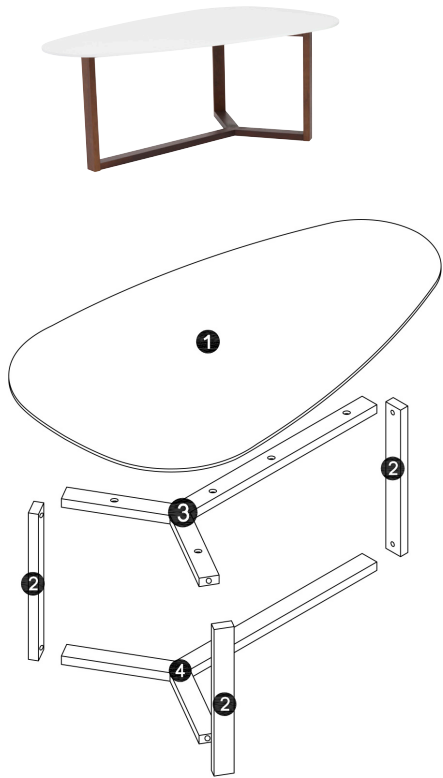

## Assembly Instructions MORTY Coffee Table

PLEASE NOTE: Check that you have received all components and hardware before assembling.  
If you are missing any parts fax Euro Style at 415.455.8033 or email: [claims@gotoeurostyle.com](mailto:claims@gotoeurostyle.com)

A (5 pcs)  
(M6 x 25mm)

B (1 pc)  
4mm

C (6 pcs)

D (6 pcs)

E (1 pc)

F (6 pcs)  
(M8 x 70mm)

G (4 pcs)