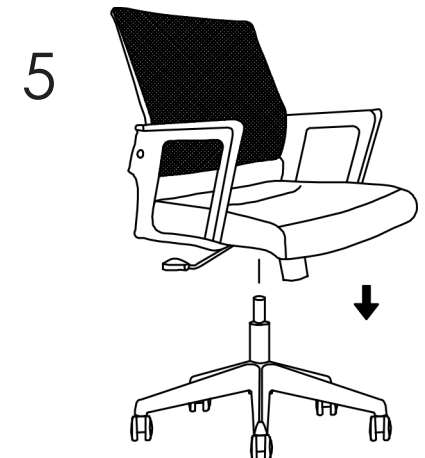

H (6 pcs)  
M6 x 20MM

I (2 pcs)

J (1 pc)

K (4 pcs)

L (1 pc)  
5MM

PLEASE NOTE: Check that you have received all components and hardware before assembling. If you are missing any parts, contact your retailer, or fax Eurø Style at 415.455.8033 or email: [cs@gotoeurostyle.com](mailto:cs@gotoeurostyle.com).