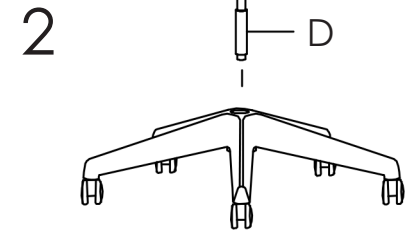

H (6 pcs)  
M6 x 20MM

I (2 pcs)

J (1 pc)

K (4 pcs)

L (1 pc)  
5MM

PLEASE NOTE: Check that you have received all components and hardware before assembling. If you are missing any parts, contact your retailer, or fax Eurø Style at 415.455.8033 or email: [cs@gotoeurostyle.com](mailto:cs@gotoeurostyle.com).