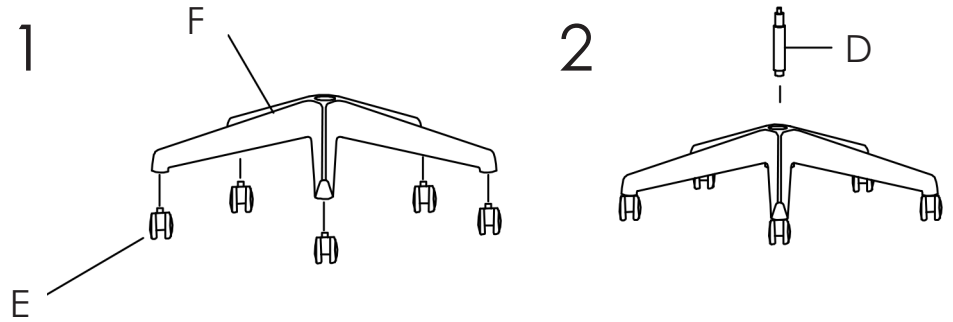

H (6 pcs)  
M6 x 20MM

I (2 pcs)

J (1 pc)

K (4 pcs)

L (1 pc)  
5MM

PLEASE NOTE: Check that you have received all components and hardware before assembling. If you are missing any parts, contact your retailer, or fax Eurø Style at 415.455.8033 or email: [cs@gotoeurostyle.com](mailto:cs@gotoeurostyle.com).