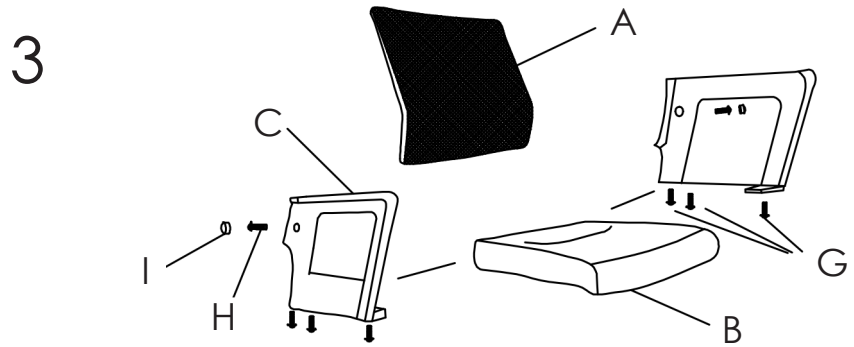

H (6 pcs)  
M6 x 20MM

I (2 pcs)

J (1 pc)

K (4 pcs)

L (1 pc)  
5MM

PLEASE NOTE: Check that you have received all components and hardware before assembling. If you are missing any parts, contact your retailer, or fax Eurø Style at 415.455.8033 or email: [cs@gotoeurostyle.com](mailto:cs@gotoeurostyle.com).