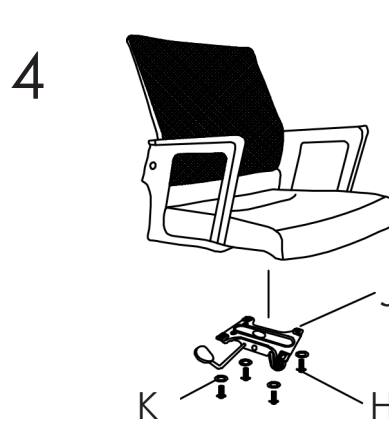

H (6 pcs)  
M6 x 20MM

I (2 pcs)

J (1 pc)

K (4 pcs)

L (1 pc)  
5MM

PLEASE NOTE: Check that you have received all components and hardware before assembling. If you are missing any parts, contact your retailer, or fax Eurø Style at 415.455.8033 or email: [cs@gotoeurostyle.com](mailto:cs@gotoeurostyle.com).