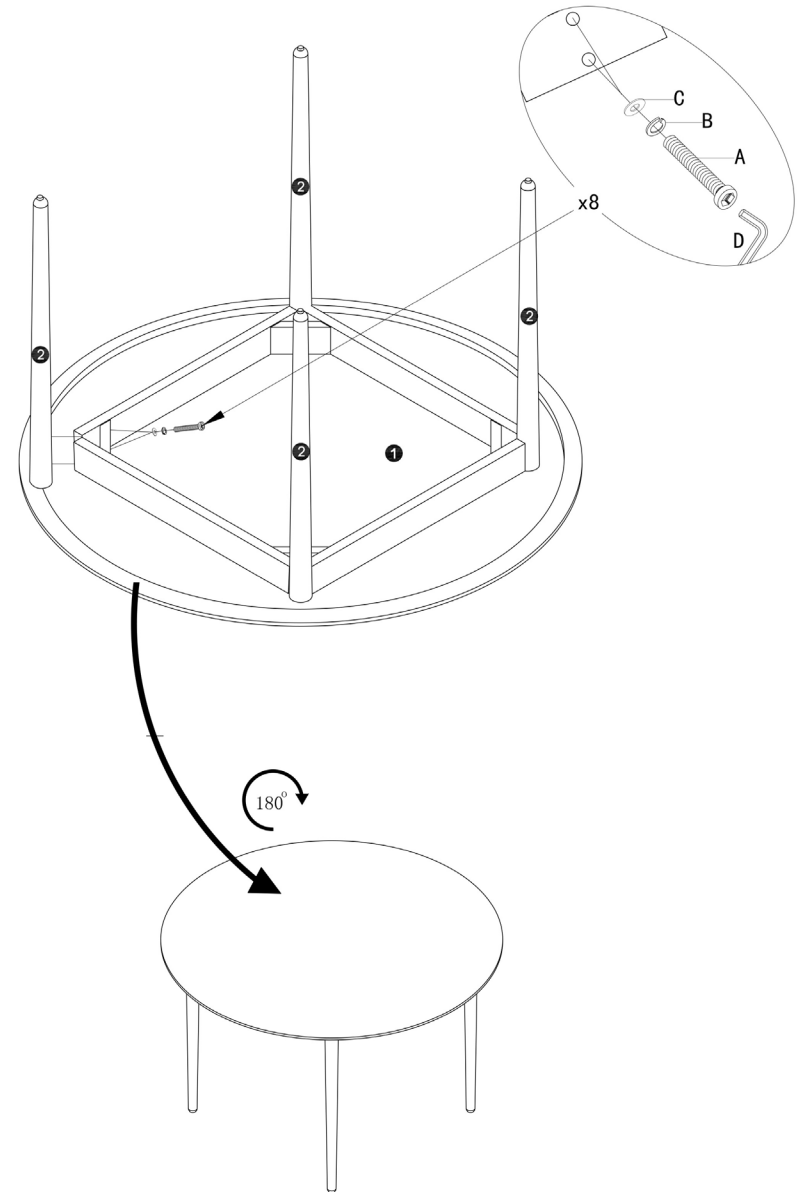

PLEASE NOTE: Check that you have received all components and hardware before assembling. If you are missing any parts fax Euro Style at 415.455.8033 or email: claims@gotoeurostyle.com

A (8 pcs)
(M6 x 85mm)

B (8 pcs)

C (8 pcs)

D (1 pc)
4mm

During assembly, hand tighten screws only. When the screws are in place, tighten completely.