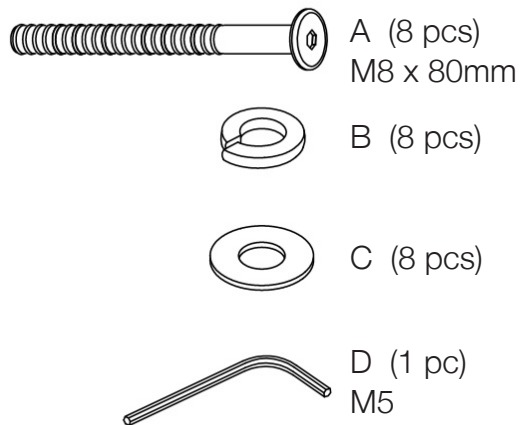

Assembly Instructions MACBETH Bench

PLEASE NOTE: Check that you have received all components and hardware before assembling. If you are missing any parts fax Euro Style at 415.455.8033 or email: claims@gotoeurostyle.com