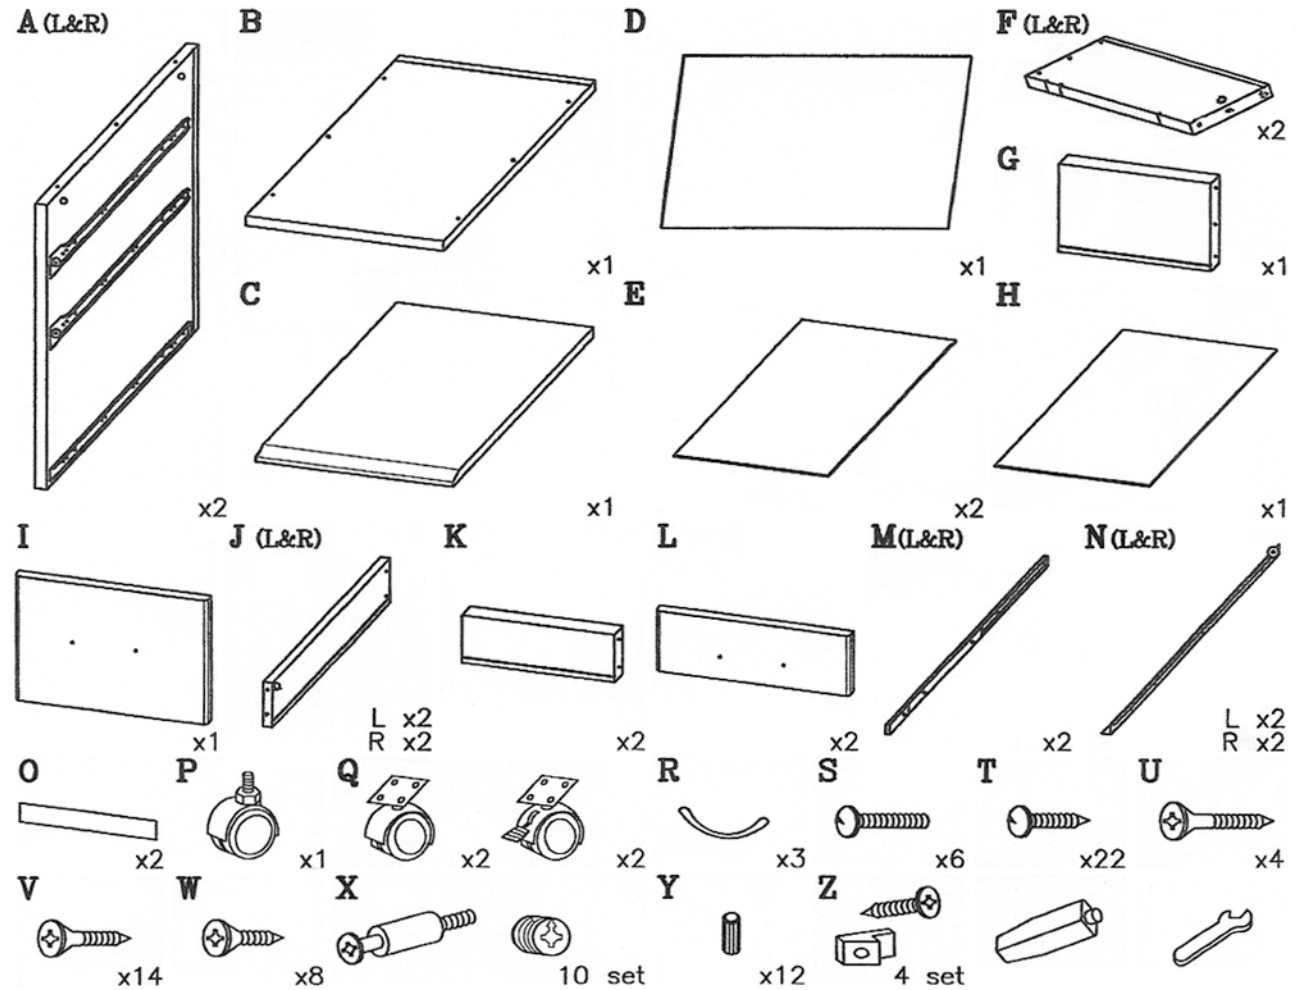

euø style™

Assembly Instructions

Laurence Leather File Cabinet

PLEASE NOTE: Check that you have received all components and hardware before assembling. If you are missing any parts, contact your retailer, or fax Euro Style at 415-455-8033. During assembly, **hand tighten** screws only. When all screws are in place, then tighten completely.