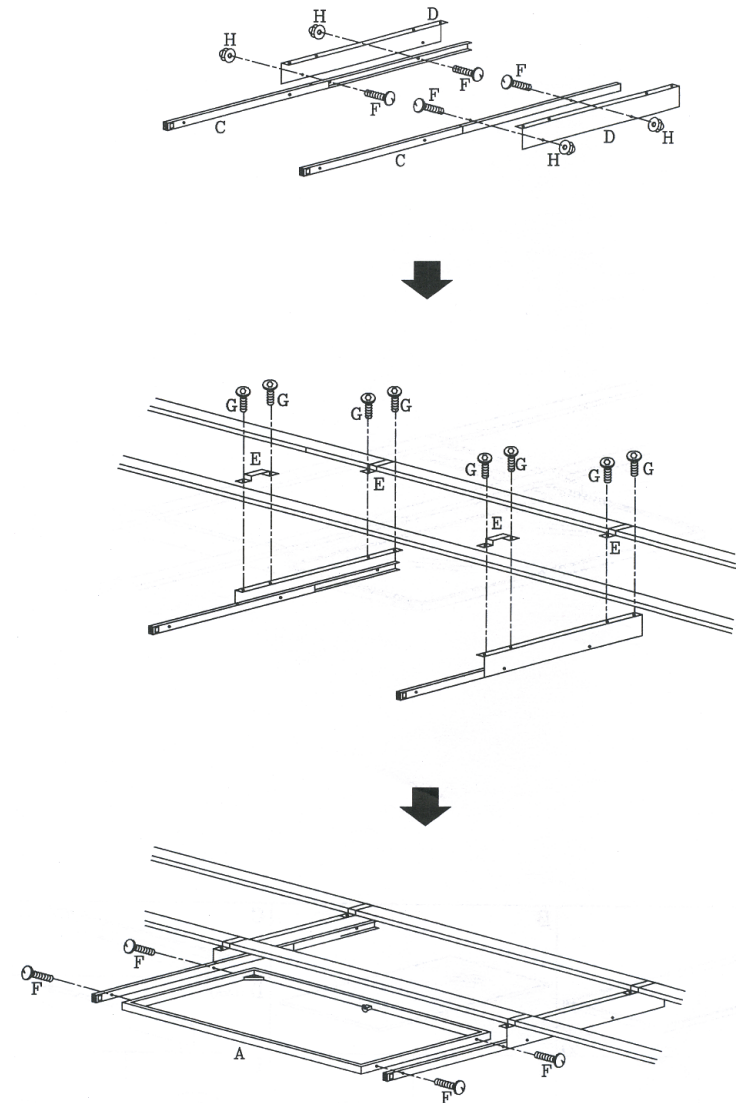

eurow style™

Assembly Instructions Keyboard Tray

PLEASE NOTE: Check that you have received all components and hardware before assembling. If you are missing any parts, contact your retailer, or fax Euro Style at 415.455.8033.

During assembly, hand tighten screws only. When all screws are in place, then tighten completely.

1

2