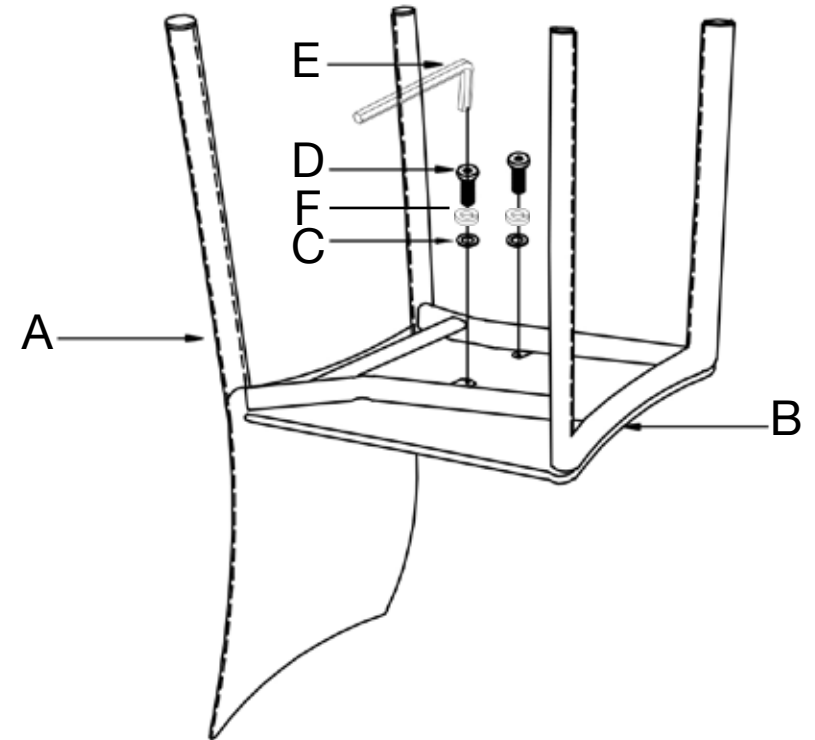

euro style™

Assembly Instructions

KATE Side Chair

PLEASE NOTE: Check that you have received all components and hardware before assembling. If you are missing any parts, contact your retailer, or fax Euro Style at 415.455.8033.

During assembly, hand tighten screws only. When all screws are in place, then tighten completely.