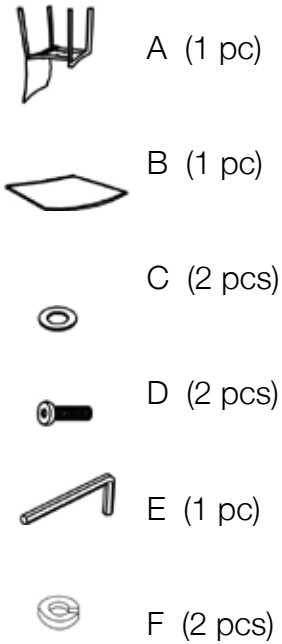

euro style™

Assembly Instructions

KATE Side Chair

PLEASE NOTE: Check that you have received all components and hardware before assembling. If you are missing any parts, contact your retailer, or fax Euro Style at 415.455.8033.

During assembly, hand tighten screws only. When all screws are in place, then tighten completely.