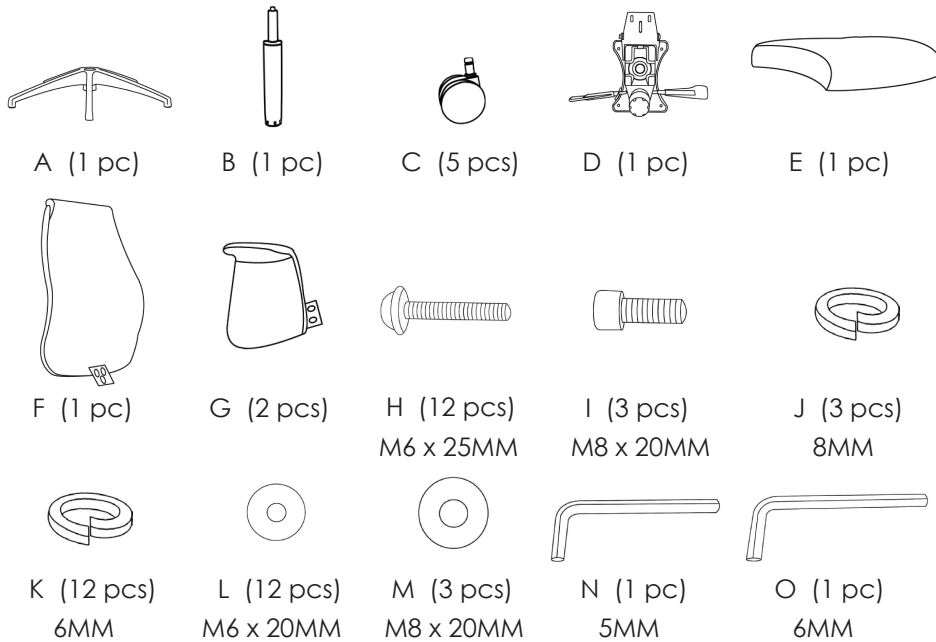

Assembly Instructions ILARIA Low Back Office Chair