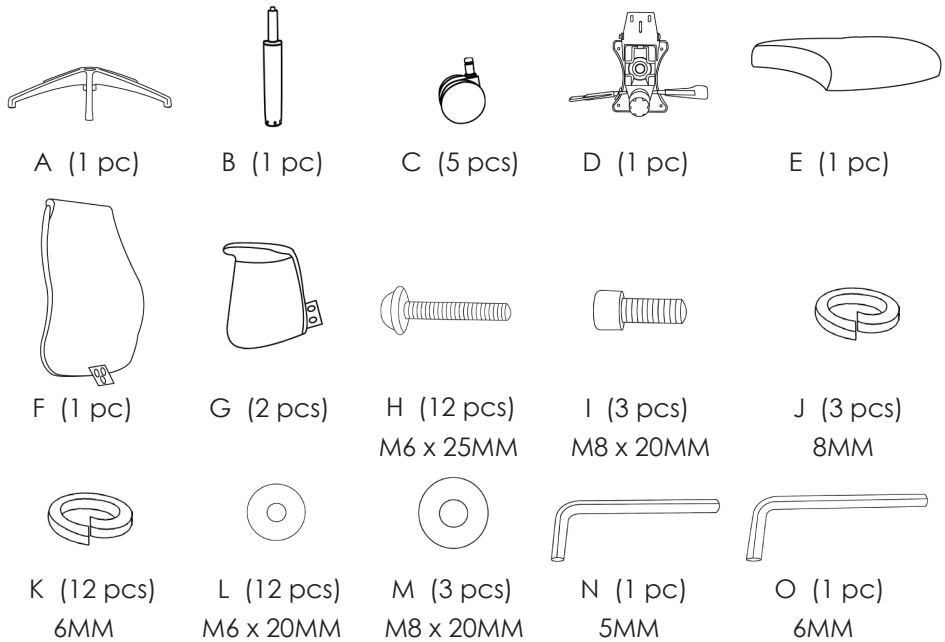

Assembly Instructions ILARIA Low Back Office Chair