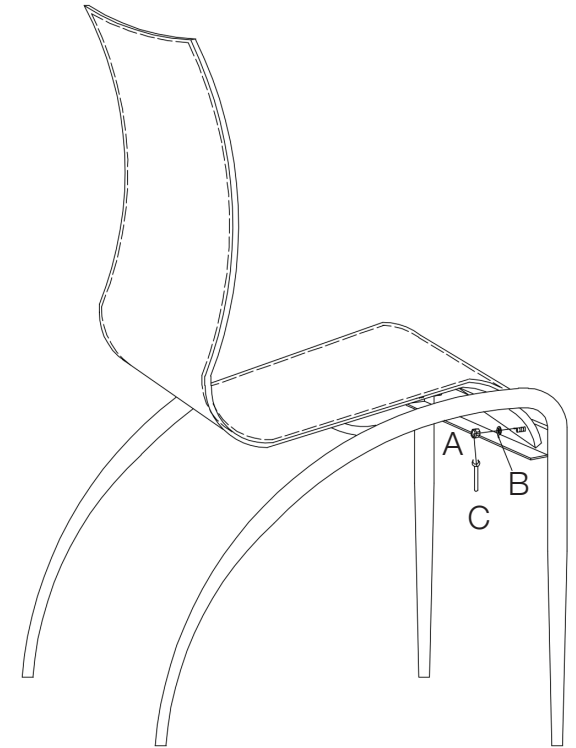

## Assembly Instructions GRACE Side Chair

PLEASE NOTE: Check that you have received all components and hardware before assembling. If you are missing any parts fax Euro Style at 415.455.8033 or email: [claims@gotoeurostyle.com](mailto:claims@gotoeurostyle.com)

1

2

A (3 pcs)

Ø5/16"

B (3 pcs)

Ø5/16" X 3/4"

C (1 pc)

13mm