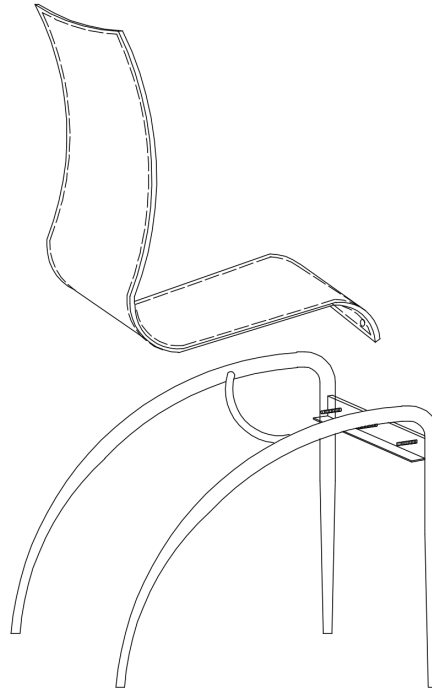

## Assembly Instructions GRACE Side Chair

PLEASE NOTE: Check that you have received all components and hardware before assembling. If you are missing any parts fax Euro Style at 415.455.8033 or email: [claims@gotoeurostyle.com](mailto:claims@gotoeurostyle.com)

1

2

A (3 pcs)

Ø5/16"

B (3 pcs)

Ø5/16" X 3/4"

C (1 pc)

13mm