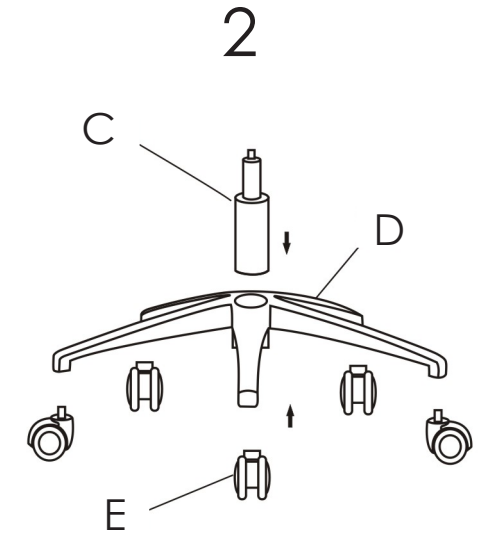

## Assembly Instructions GOTAN Low Back Office Chair

PLEASE NOTE: Check that you have received all components and hardware before assembling. If you are missing any parts fax Euro Style at 415.455.8033 or email: [claims@gotoeurostyle.com](mailto:claims@gotoeurostyle.com)

A (1 pc)

B (1 pc)

C (1 pc)

D (1 pc)

E (5 pcs)

F (4 pcs)  
M8 x 20mm

G (4 pcs)

H (1 pc)

I (1 pc)

During assembly, hand tighten screws only. When the screws are in place, tighten completely.