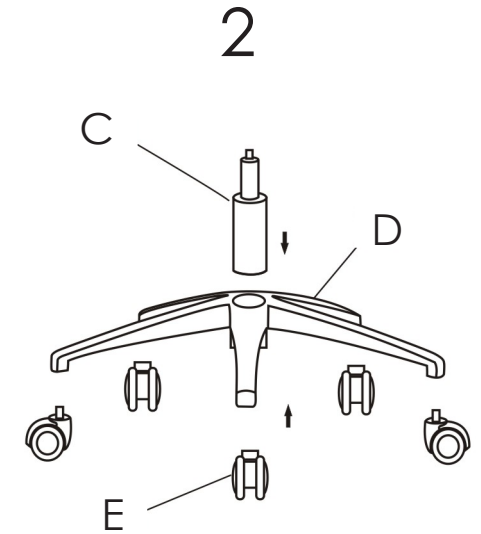

## Assembly Instructions GOTAN Low Back Office Chair

PLEASE NOTE: Check that you have received all components and hardware before assembling. If you are missing any parts fax Euro Style at 415.455.8033 or email: [claims@gotoeurostyle.com](mailto:claims@gotoeurostyle.com)

A (1 pc)

B (1 pc)

C (1 pc)

D (1 pc)

E (5 pcs)

F (4 pcs)  
M8 x 20mm

G (4 pcs)

H (1 pc)

I (1 pc)

During assembly, hand tighten screws only. When the screws are in place, tighten completely.