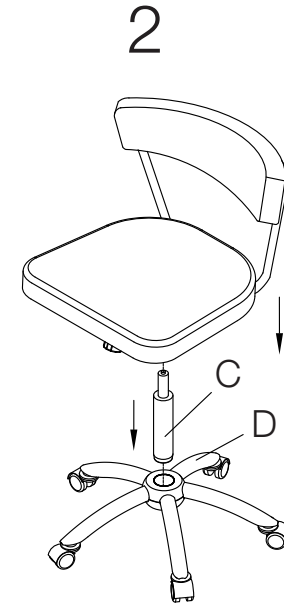

eurow style™

Assembly Instructions DRACO Office Chair

PLEASE NOTE: Check that you have received all components and hardware before assembling.
If you are missing any parts fax Euro Style at 415.455.8033 or email: claims@gotoeurostyle.com

A (1 pc)

B (1 pc)

C (1 pc)

D (1 pc)

E (4 pcs)
M6 x 12mm

F (4 pcs)

G (1 pc)
4mm

During assembly, hand tighten screws only. When the screws are in place, tighten completely.