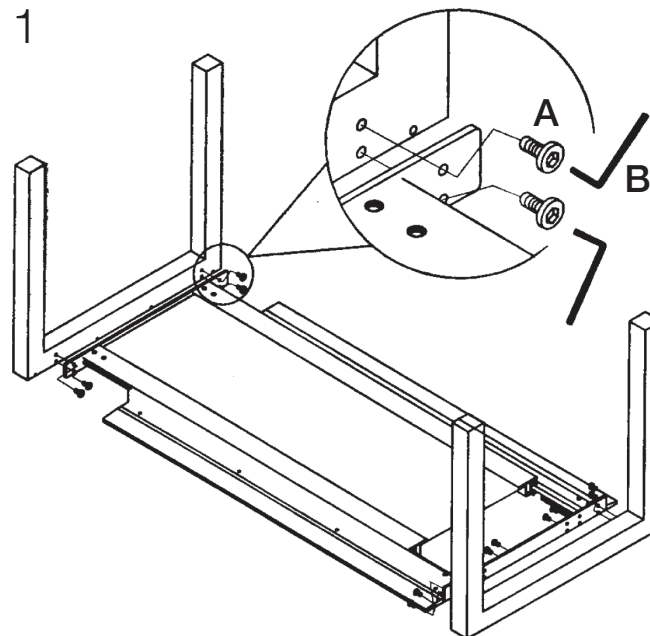

eurowstyle™

Assembly Instructions DEVON Extension Table

PLEASE NOTE: Check that you have received all components and hardware before assembling. If you are missing any parts fax Euro Style at 415.455.8033 or email: claims@gotoeurostyle.com

Ø1/4" X 3/4"

A (16 pcs)

4mm

B (1 pc)

During assembly, hand tighten screws only. When all screws are in place, then tighten completely.