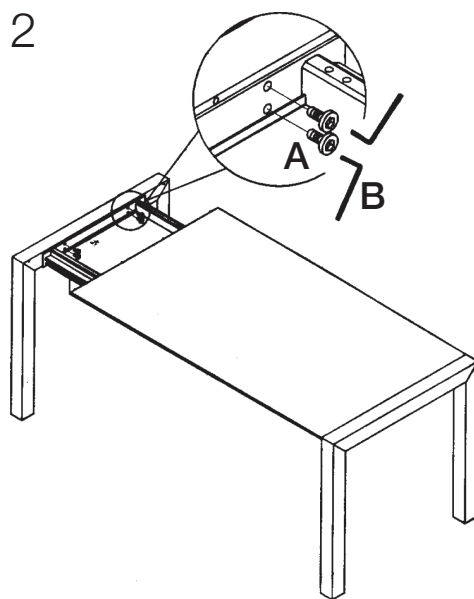

eurowstyle™

Assembly Instructions DEVON Extension Table

PLEASE NOTE: Check that you have received all components and hardware before assembling. If you are missing any parts fax Euro Style at 415.455.8033 or email: claims@gotoeurostyle.com

Ø1/4" X 3/4"

A (16 pcs)

4mm

B (1 pc)

During assembly, hand tighten screws only. When all screws are in place, then tighten completely.