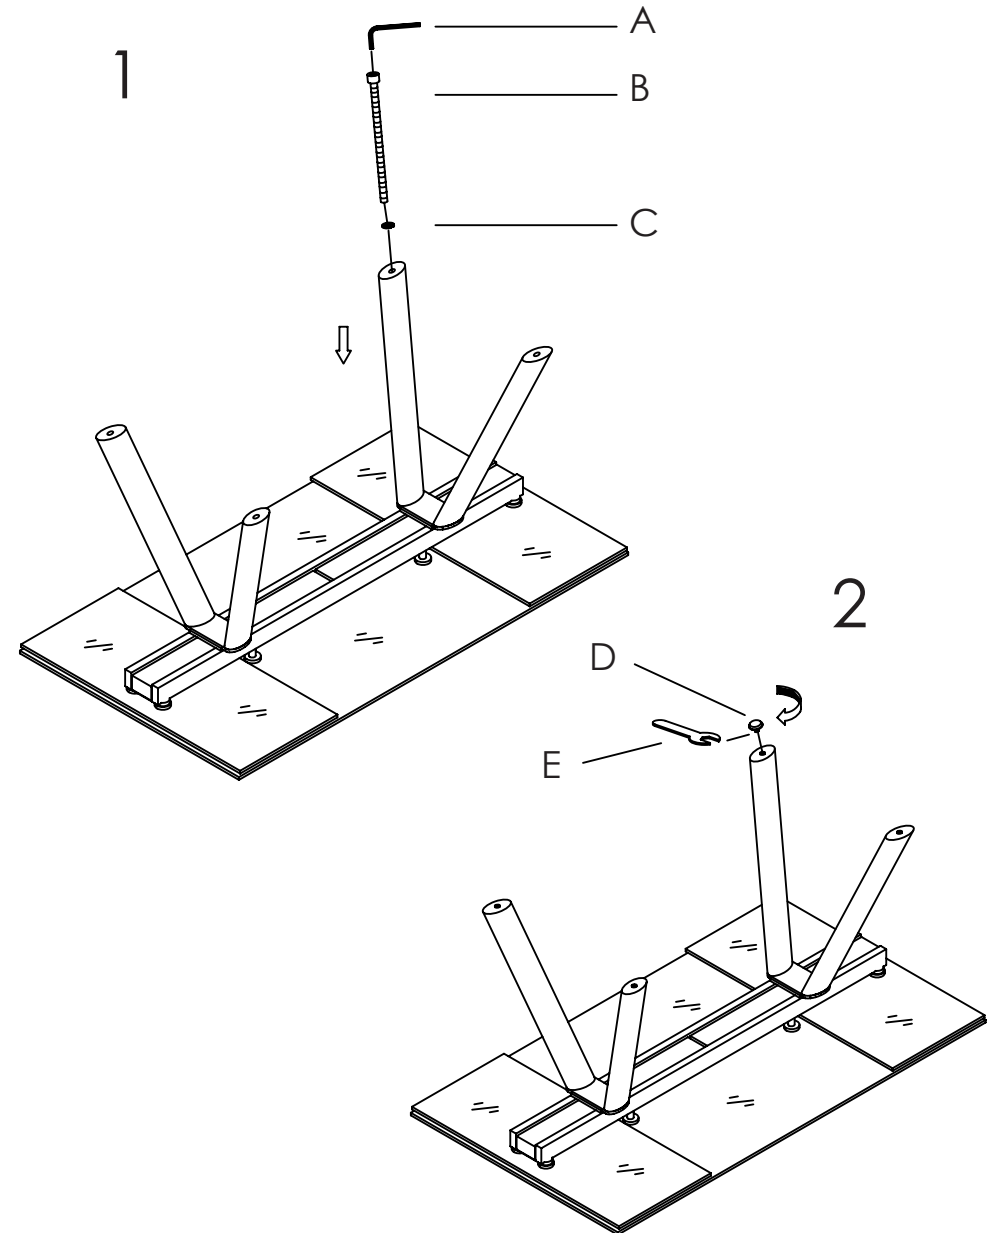

## Assembly Instructions

### DELANO 102.5" Extension Table

PLEASE NOTE: Check that you have received all components and hardware before assembling. If you are missing any parts, contact your retailer, or fax Euro Style at 415.455.8033 or email: [cs@gotoeurostyle.com](mailto:cs@gotoeurostyle.com).

A (1 pc)  
10mm

B (4 pcs)  
M12 x 640mm

C (4 pcs)

D (4 pcs)  
M6 x 15mm

E (1 pc)  
5mm

During assembly, hand tighten screws only. When the screws are in place, tighten completely.