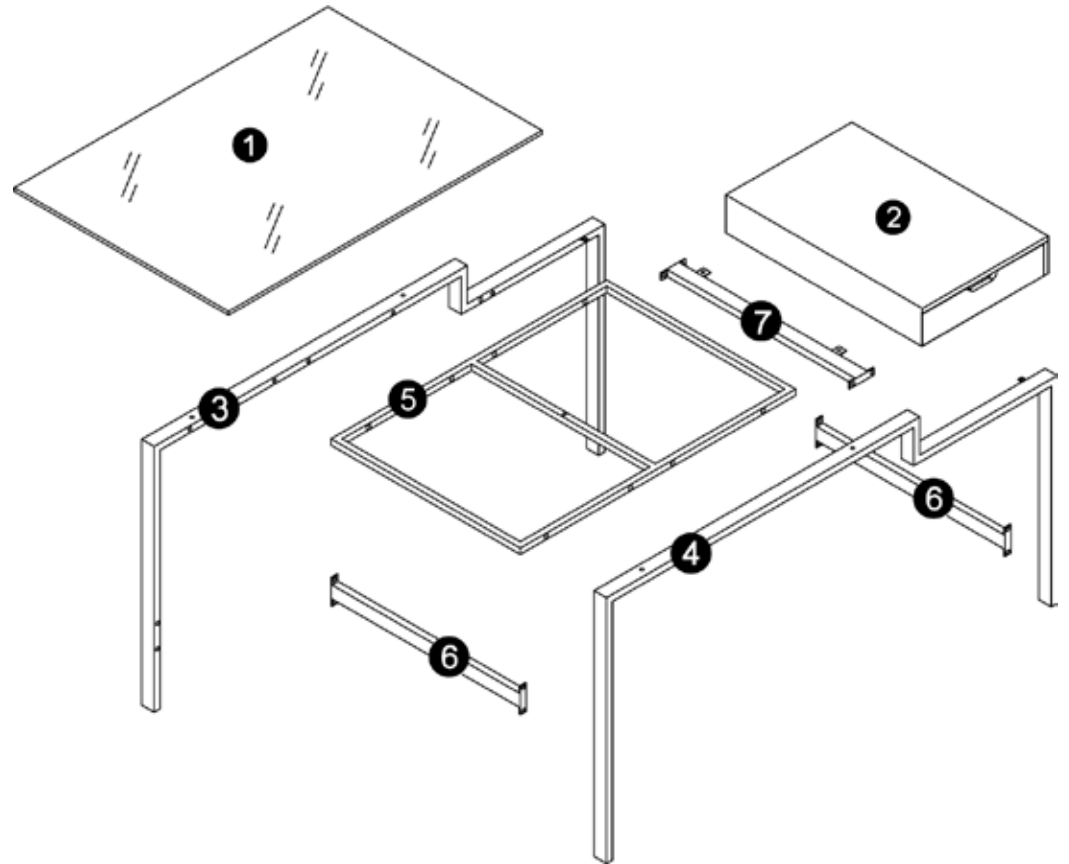

euø style

Assembly Instructions

DIVA Desk

PLEASE NOTE: Check that you have received all components and hardware before assembling. If you are missing any parts, contact your retailer, or fax Euro Style at 415.455.8033.

A (8 pcs)

M6 x 35mm

B (16 pcs)

M6 X 15mm

C (5 pc)

M24 x 1mm

D (1 pc)

M4mm

During assembly, hand tighten screws only. When all screws are in place, then tighten completely.

1

2

3

4