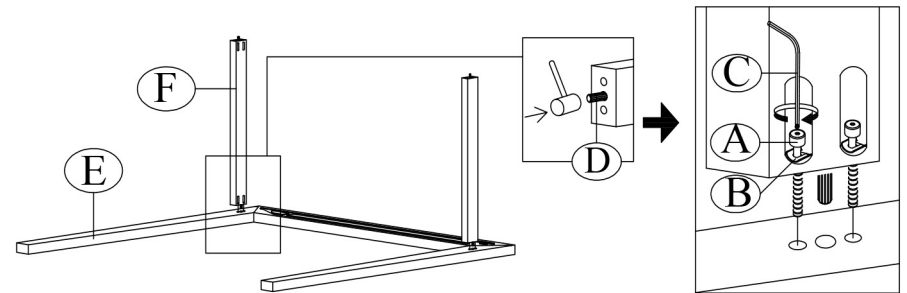

Assembly Instructions CLAUDIUS Extension Table

PLEASE NOTE: Check that you have received all components and hardware before assembling.
If you are missing any parts fax Euro Style at 415.455.8033 or email: claims@gotoeurostyle.com

1

2

3

A (8 pcs)
M6 x 60mm

E (2 pcs)

B (8 pcs)

F (2 pcs)

C (1 pc)
4mm