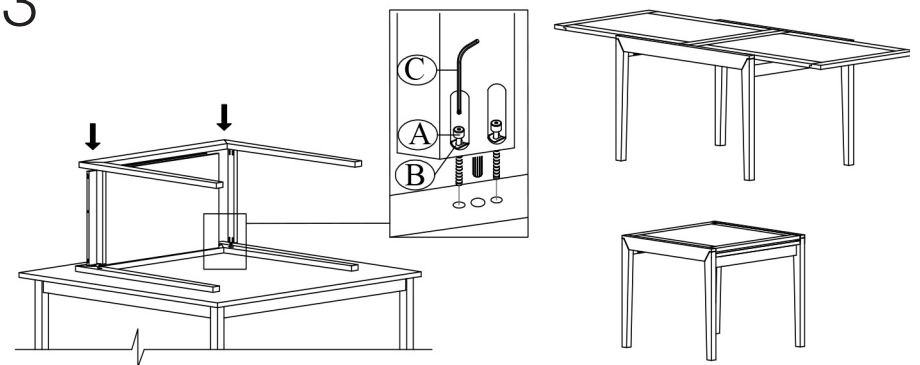

Assembly Instructions CLAUDIUS Extension Table

PLEASE NOTE: Check that you have received all components and hardware before assembling.
If you are missing any parts fax Euro Style at 415.455.8033 or email: claims@gotoeurostyle.com

1

2

3

A (8 pcs)
M6 x 60mm

E (2 pcs)

B (8 pcs)

F (2 pcs)

C (1 pc)
4mm