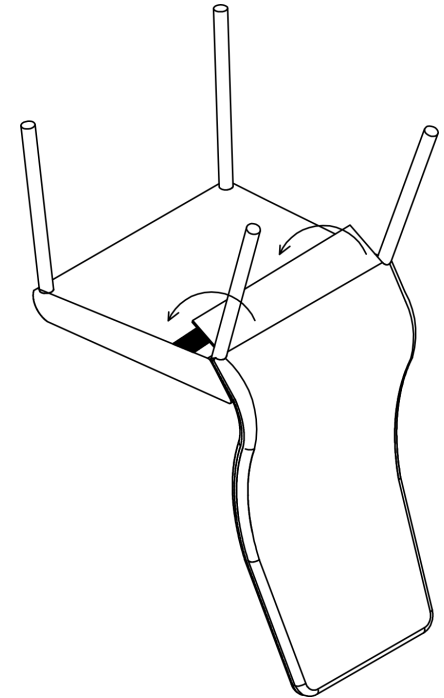

eurø style™

Assembly Instructions CASALE Side Chair

PLEASE NOTE: Check that you have received all components and hardware before assembling. If you are missing any parts, contact your retailer, or fax Eurø Style at 415.455.8033 or email: cs@gotoeurostyle.com.

Assembly
Time
20 mins.

1

2

During assembly, hand tighten screws only. When the screws are in place, tighten completely.