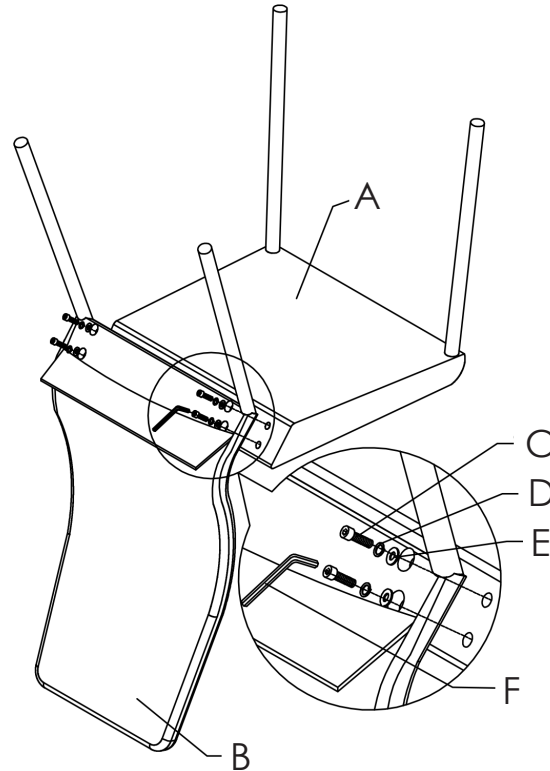

Assembly
Time
20 mins.

A (1 pc)

B (1 pc)

C (4 pcs)
M8 x 20MM

D (4 pcs)

E (4 pcs)

F (1 pc)

1

2

During assembly, hand tighten screws only. When the screws are in place, tighten completely.