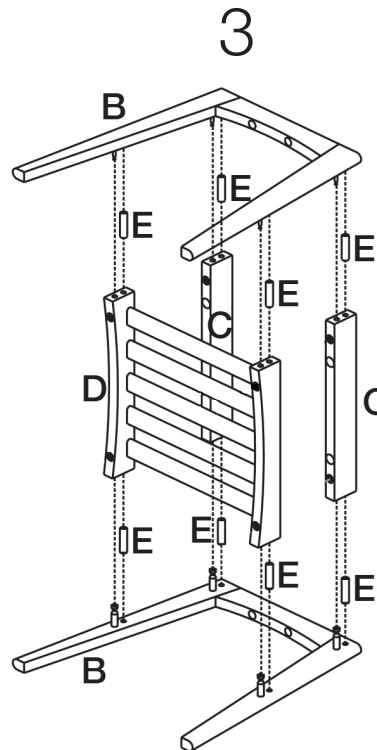

eurowstyle™

Assembly Instructions CARMELA Side Table

A (1 pc)

B (2 pcs)

C (2 pcs)

D (1 pc)

E (12 pcs)

F (8 pcs)

G (8 pcs)

H (8 pcs)
6M x 32mm

I (8 pcs)

J (8 pcs)

K (1 pc)
4mm

PLEASE NOTE: Check that you have received all components and hardware before assembling. If you are missing any parts fax Euro Style at 415.455.8033 or email: claims@gotoeurostyle.com