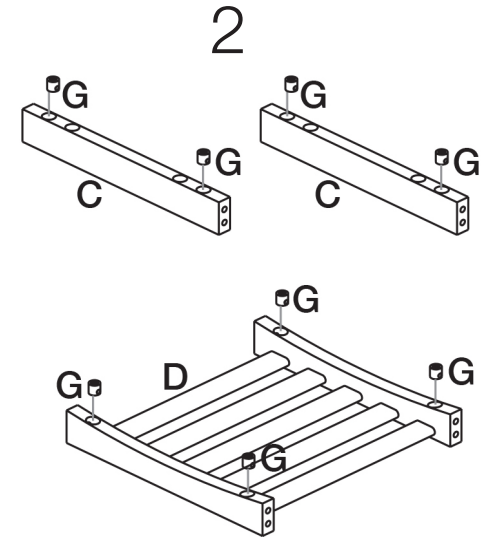

eurowstyle™

Assembly Instructions CARMELA Side Table

A (1 pc)

B (2 pcs)

C (2 pcs)

D (1 pc)

E (12 pcs)

F (8 pcs)

G (8 pcs)

H (8 pcs)
6M x 32mm

I (8 pcs)

J (8 pcs)

K (1 pc)
4mm

PLEASE NOTE: Check that you have received all components and hardware before assembling. If you are missing any parts fax Euro Style at 415.455.8033 or email: claims@gotoeurostyle.com