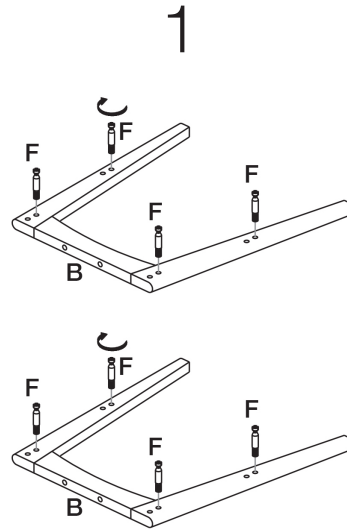

eurowstyle™

Assembly Instructions CARMELA Side Table

A (1 pc)

B (2 pcs)

C (2 pcs)

D (1 pc)

E (12 pcs)

F (8 pcs)

G (8 pcs)

H (8 pcs)
6M x 32mm

I (8 pcs)

J (8 pcs)

K (1 pc)
4mm

PLEASE NOTE: Check that you have received all components and hardware before assembling. If you are missing any parts fax Euro Style at 415.455.8033 or email: claims@gotoeurostyle.com