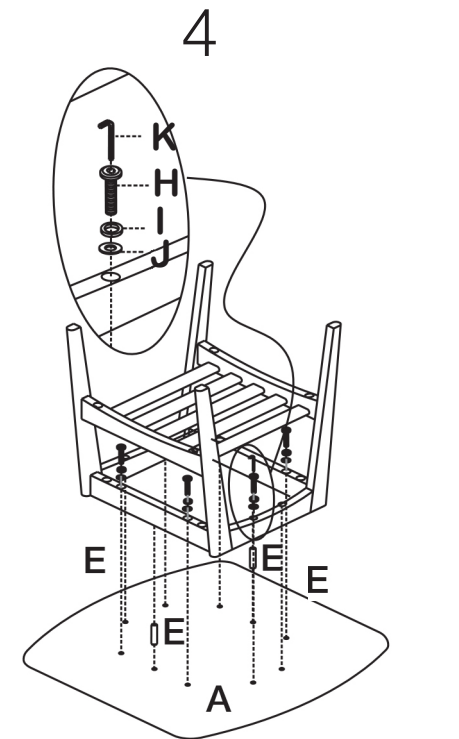

eurowstyle™

Assembly Instructions CARMELA Side Table

A (1 pc)

B (2 pcs)

C (2 pcs)

D (1 pc)

E (12 pcs)

F (8 pcs)

G (8 pcs)

H (8 pcs)
6M x 32mm

I (8 pcs)

J (8 pcs)

K (1 pc)
4mm

PLEASE NOTE: Check that you have received all components and hardware before assembling. If you are missing any parts fax Euro Style at 415.455.8033 or email: claims@gotoeurostyle.com