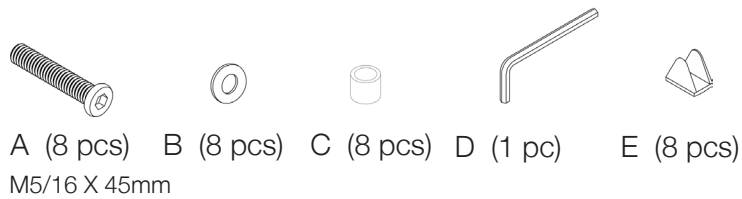

euro style™

Assembly Instructions CABRIO Coffee Table

PLEASE NOTE: Check that you have received all components and hardware before assembling. If you are missing any parts fax Euro Style at 415.455.8033 or email: claims@gotoeurostyle.com