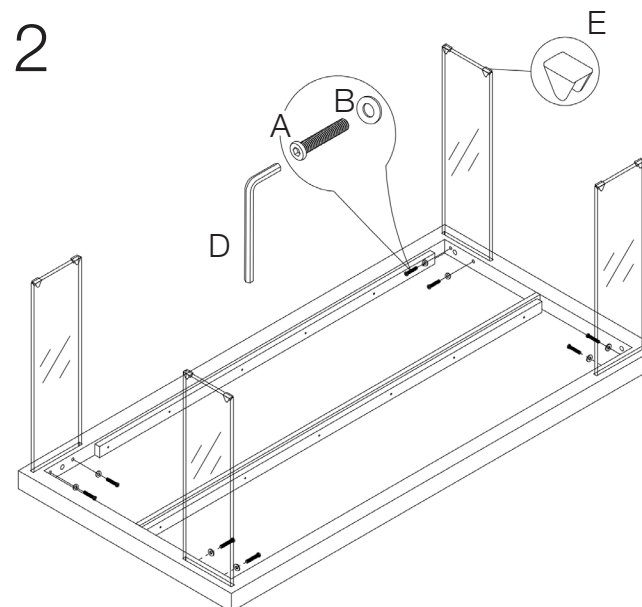

euro style™

Assembly Instructions

CABRIO Large Dining Table

PLEASE NOTE: Check that you have received all components and hardware before assembling. If you are missing any parts fax Euro Style at 415.455.8033 or email: claims@gotoeurostyle.com

1

2

M5/16 X 45mm

During assembly, hand tighten screws only. When the screws are in place, tighten completely.