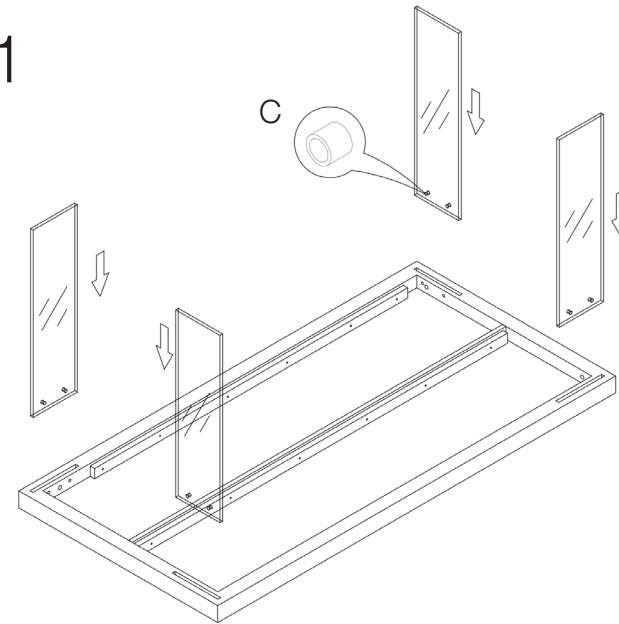

euro style™

Assembly Instructions

CABRIO Large Dining Table

PLEASE NOTE: Check that you have received all components and hardware before assembling. If you are missing any parts fax Euro Style at 415.455.8033 or email: claims@gotoeurostyle.com

1

2

M5/16 X 45mm

During assembly, hand tighten screws only. When the screws are in place, tighten completely.