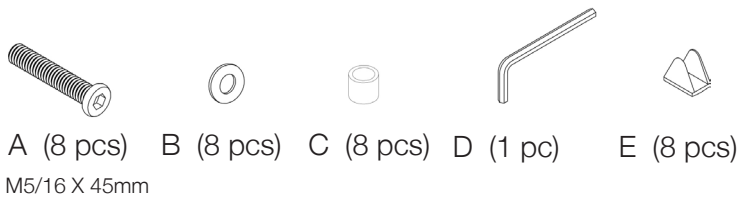

euro style™

Assembly Instructions

CABRIO Large Dining Table

PLEASE NOTE: Check that you have received all components and hardware before assembling. If you are missing any parts fax Euro Style at 415.455.8033 or email: claims@gotoeurostyle.com

1

2

M5/16 X 45mm

During assembly, hand tighten screws only. When the screws are in place, tighten completely.