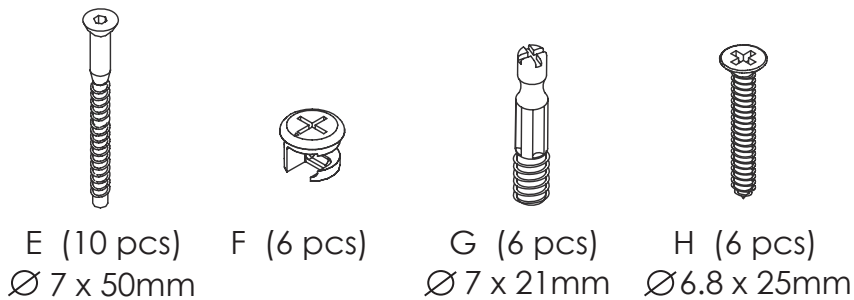

Assembly Instructions BRYANT Media Stand

PLEASE NOTE: Check that you have received all components and hardware before assembling. If you are missing any parts, contact your retailer, or fax Euro Style at 415.455.8033 or email: cs@gotoeurostyle.com.

During assembly, hand tighten screws only. When the screws are in place, tighten completely.

Assembly Instructions BRYANT Media Stand

PLEASE NOTE: Check that you have received all components and hardware before assembling. If you are missing any parts, contact your retailer, or fax Euro Style at 415.455.8033 or email: cs@gotoeurostyle.com.