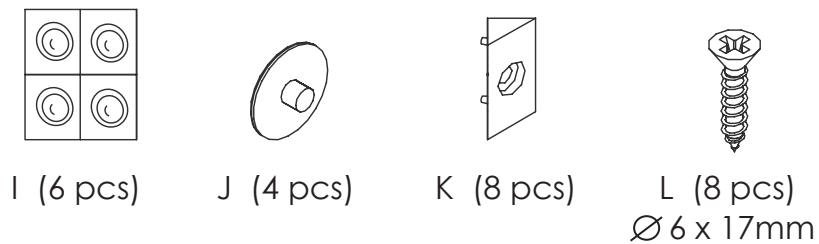

9

10

During assembly, hand tighten screws only. When the screws are in place, tighten completely.

Assembly Instructions BRYANT Media Stand

PLEASE NOTE: Check that you have received all components and hardware before assembling. If you are missing any parts, contact your retailer, or fax Euro Style at 415.455.8033 or email: cs@gotoeurostyle.com.