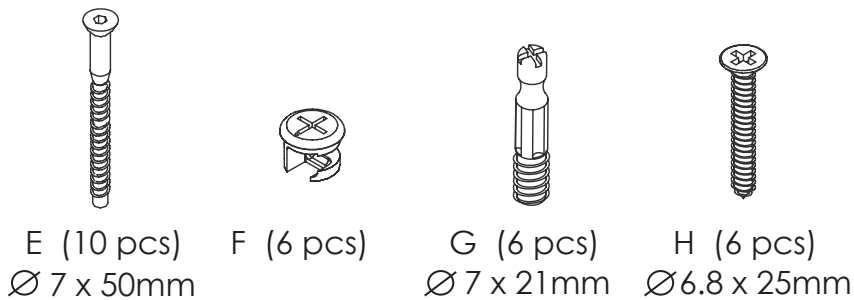

9

10

During assembly, hand tighten screws only. When the screws are in place, tighten completely.

Assembly Instructions BRYANT Media Stand

PLEASE NOTE: Check that you have received all components and hardware before assembling. If you are missing any parts, contact your retailer, or fax Euro Style at 415.455.8033 or email: cs@gotoeurostyle.com.