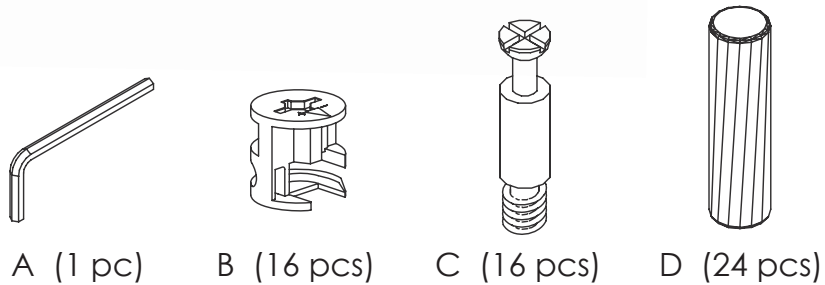

During assembly, hand tighten screws only. When the screws are in place, tighten completely.