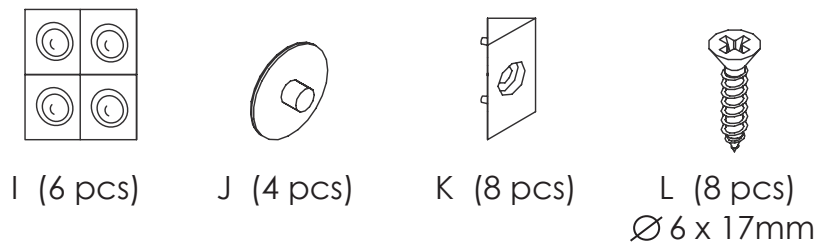

Assembly Instructions BRYANT Media Stand