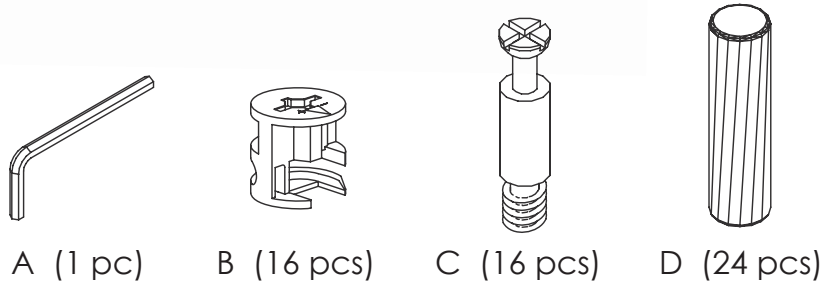

During assembly, hand tighten screws only. When the screws are in place, tighten completely.

Assembly Instructions BRYANT Media Stand

PLEASE NOTE: Check that you have received all components and hardware before assembling. If you are missing any parts, contact your retailer, or fax Euro Style at 415.455.8033 or email: cs@gotoeurostyle.com.