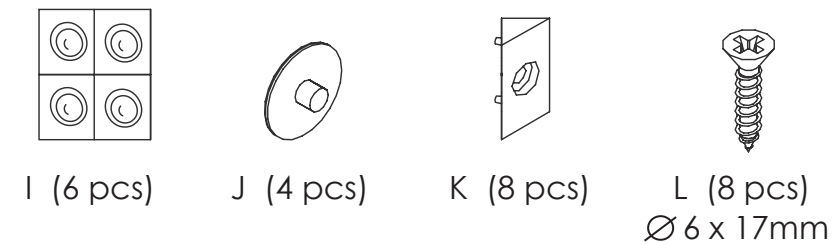

7

8

During assembly, hand tighten screws only. When the screws are in place, tighten completely.

Assembly Instructions BRYANT Media Stand

PLEASE NOTE: Check that you have received all components and hardware before assembling. If you are missing any parts, contact your retailer, or fax Euro Style at 415.455.8033 or email: cs@gotoeurostyle.com.