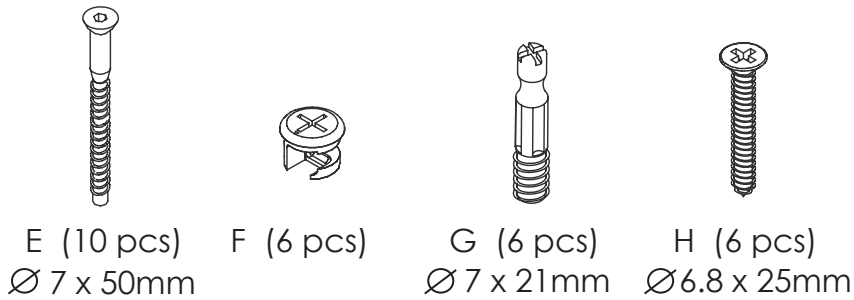

Assembly Instructions BRYANT Media Stand

PLEASE NOTE: Check that you have received all components and hardware before assembling. If you are missing any parts, contact your retailer, or fax Euro Style at 415.455.8033 or email: cs@gotoeurostyle.com.

During assembly, hand tighten screws only. When the screws are in place, tighten completely.

Assembly Instructions BRYANT Media Stand

PLEASE NOTE: Check that you have received all components and hardware before assembling. If you are missing any parts, contact your retailer, or fax Euro Style at 415.455.8033 or email: cs@gotoeurostyle.com.