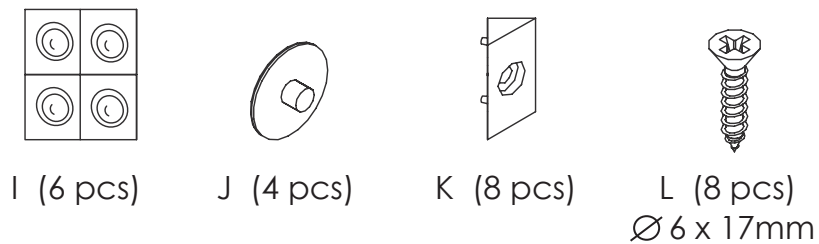

Assembly Instructions BRYANT Media Stand

PLEASE NOTE: Check that you have received all components and hardware before assembling. If you are missing any parts, contact your retailer, or fax Euro Style at 415.455.8033 or email: cs@gotoeurostyle.com.

During assembly, hand tighten screws only. When the screws are in place, tighten completely.

Assembly Instructions BRYANT Media Stand

PLEASE NOTE: Check that you have received all components and hardware before assembling. If you are missing any parts, contact your retailer, or fax Euro Style at 415.455.8033 or email: cs@gotoeurostyle.com.