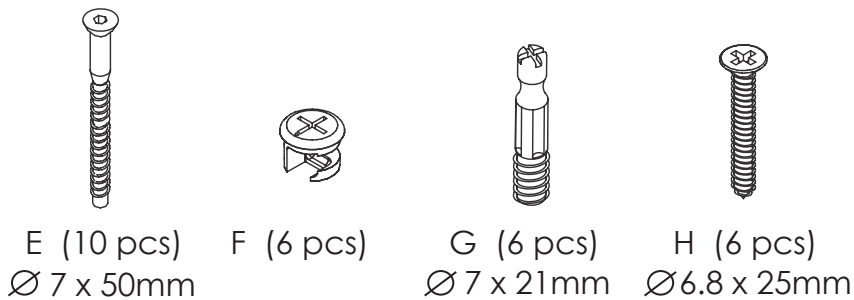

7

8

During assembly, hand tighten screws only. When the screws are in place, tighten completely.

Assembly Instructions BRYANT Media Stand

PLEASE NOTE: Check that you have received all components and hardware before assembling. If you are missing any parts, contact your retailer, or fax Euro Style at 415.455.8033 or email: cs@gotoeurostyle.com.