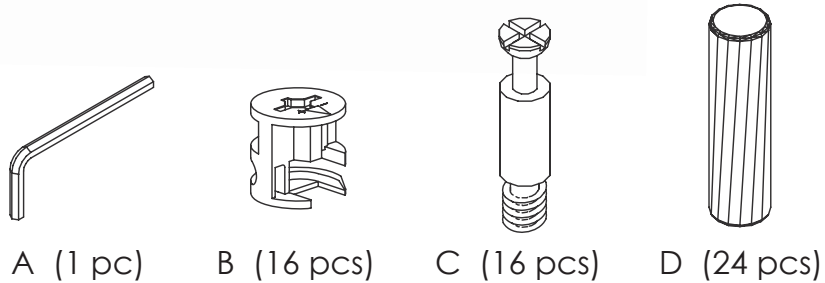

During assembly, hand tighten screws only. When the screws are in place, tighten completely.

Assembly Instructions BRYANT Media Stand

PLEASE NOTE: Check that you have received all components and hardware before assembling. If you are missing any parts, contact your retailer, or fax Euro Style at 415.455.8033 or email: cs@gotoeurostyle.com.