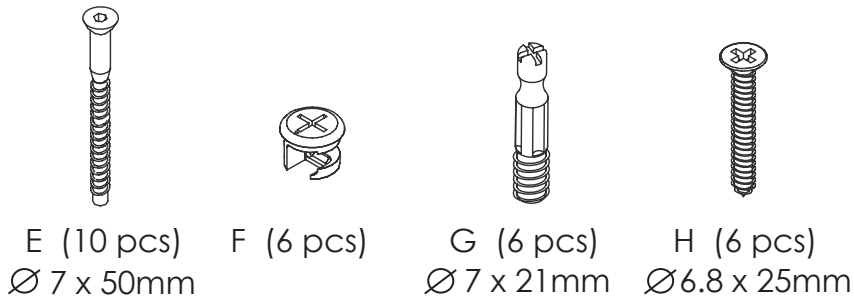

During assembly, hand tighten screws only. When the screws are in place, tighten completely.

Assembly Instructions BRYANT Media Stand

PLEASE NOTE: Check that you have received all components and hardware before assembling. If you are missing any parts, contact your retailer, or fax Euro Style at 415.455.8033 or email: cs@gotoeurostyle.com.