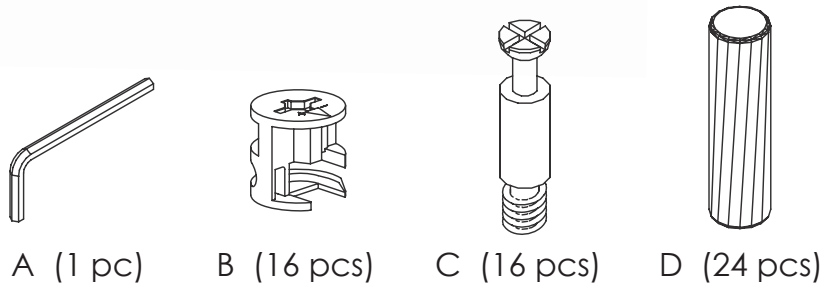

9

10

During assembly, hand tighten screws only. When the screws are in place, tighten completely.

Assembly Instructions BRYANT Media Stand

PLEASE NOTE: Check that you have received all components and hardware before assembling. If you are missing any parts, contact your retailer, or fax Euro Style at 415.455.8033 or email: cs@gotoeurostyle.com.