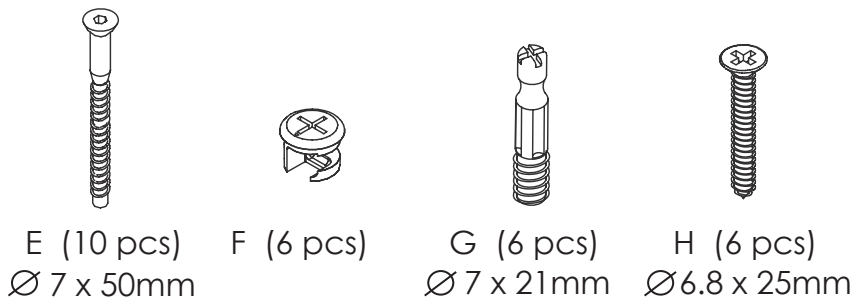

During assembly, hand tighten screws only. When the screws are in place, tighten completely.