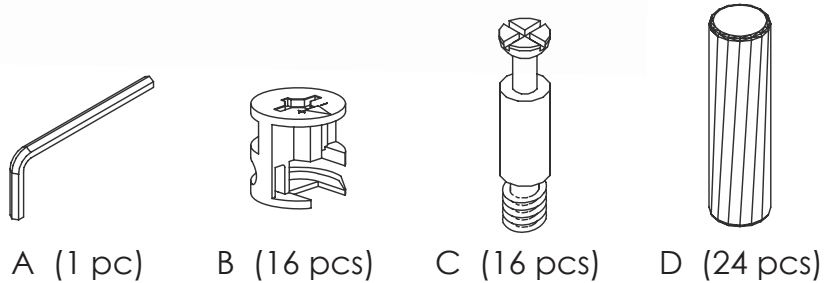

7

8

During assembly, hand tighten screws only. When the screws are in place, tighten completely.

Assembly Instructions BRYANT Media Stand

PLEASE NOTE: Check that you have received all components and hardware before assembling. If you are missing any parts, contact your retailer, or fax Euro Style at 415.455.8033 or email: cs@gotoeurostyle.com.