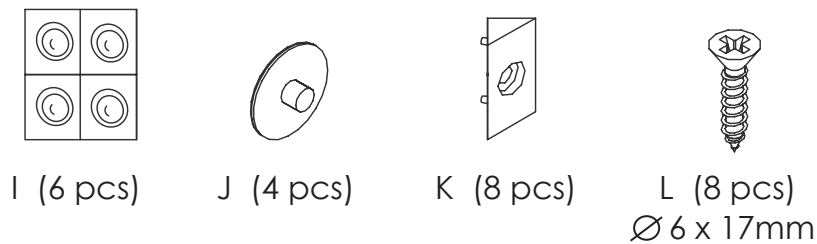

Assembly Instructions BRYANT Media Stand