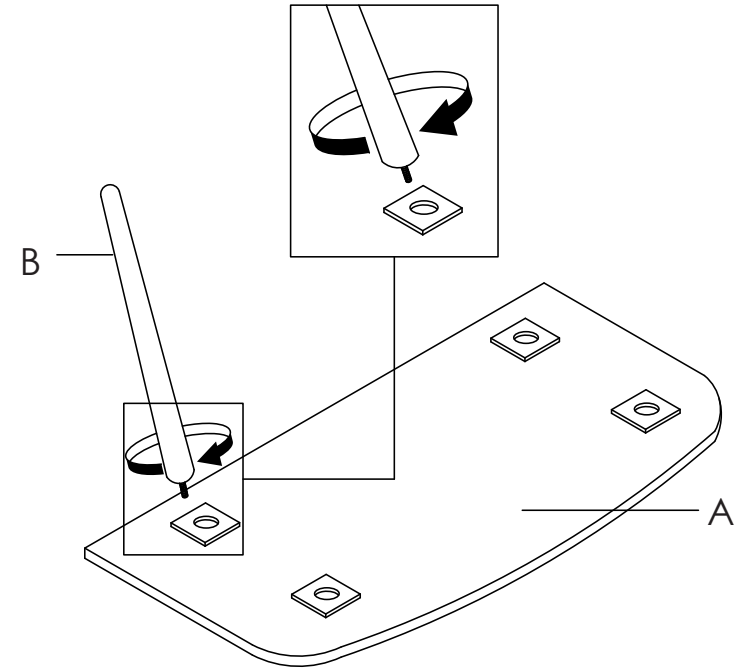

euø style™

Assembly Instructions BECKETT Console Table

A (1 pc)

B (4 pcs)

PLEASE NOTE: Check that you have received all components and hardware before assembling. If you are missing any parts, contact your retailer, or fax Eurø Style at 415.455.8033 or email: cs@gotoeurostyle.com.

During assembly, hand tighten screws only. When the screws are in place, tighten completely.