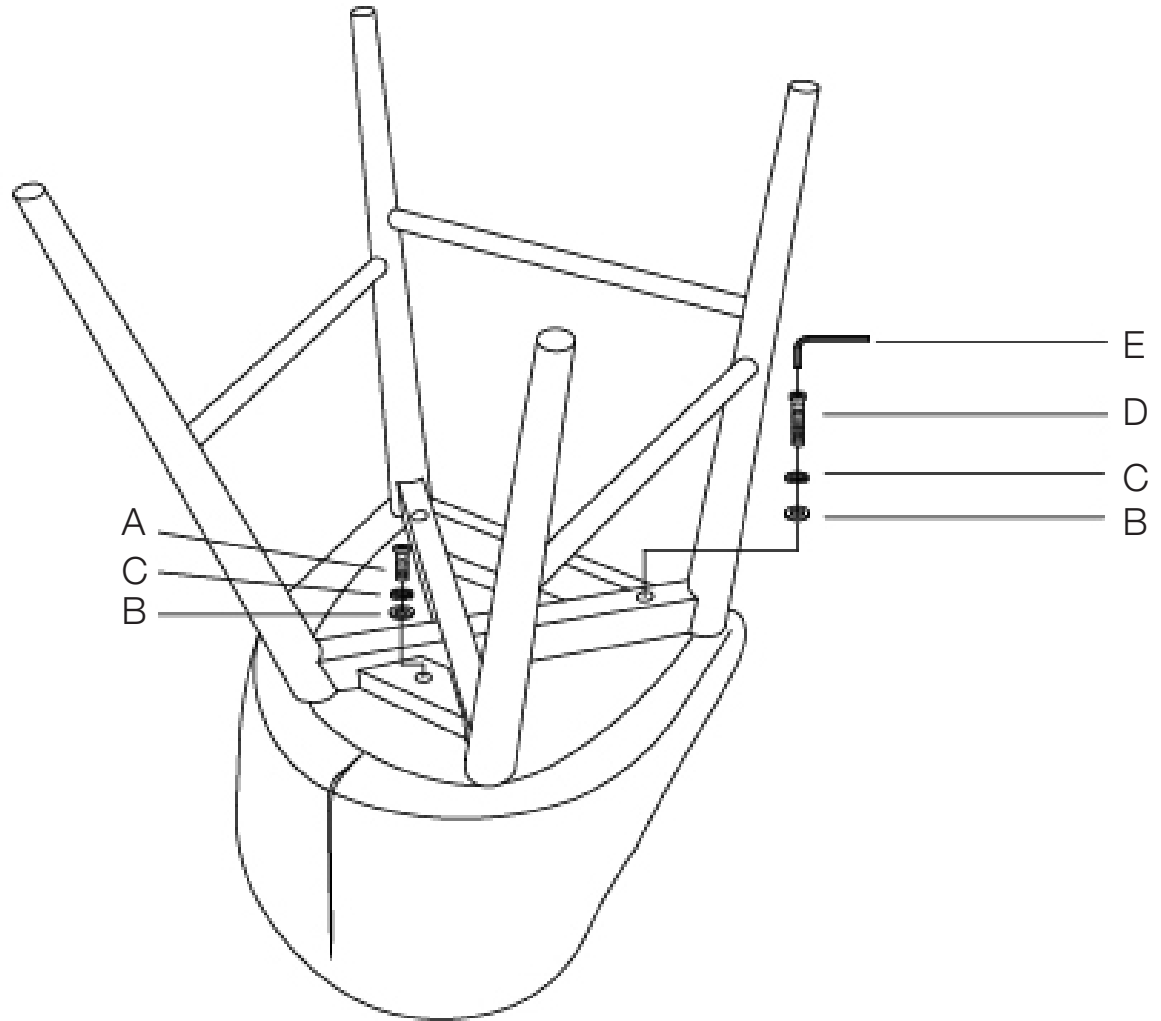

eurow style™

Assembly Instructions BARUCH-B Bar Stool

PLEASE NOTE: Check that you have received all components and hardware before assembling.
If you are missing any parts fax Euro Style at 415.455.8033 or email: claims@gotoeurostyle.com

A (1 PC)
M6 X 46mm

B (3 PCS)

C (3 PCS)

D (2 PCS)
M6 X 60mm

E (1 PC)
4mm