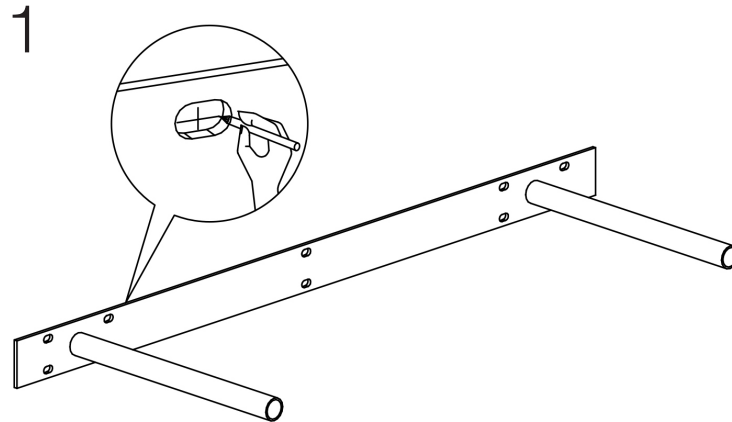

## Assembly Instructions BARNEY Shelf (43")

PLEASE NOTE: Check that you have received all components and hardware before assembling. If you are missing any parts fax Euro Style at 415.455.8033 or email: [claims@gotoeurostyle.com](mailto:claims@gotoeurostyle.com)

A (2 pcs)  
Ø3.5 x 25mm

B (8 pcs)  
Ø6 x 57mm