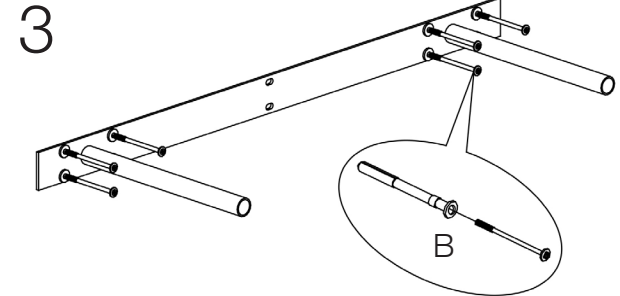

## Assembly Instructions BARNEY Shelf (43")

PLEASE NOTE: Check that you have received all components and hardware before assembling. If you are missing any parts fax Euro Style at 415.455.8033 or email: [claims@gotoeurostyle.com](mailto:claims@gotoeurostyle.com)

A (2 pcs)  
Ø3.5 x 25mm

B (8 pcs)  
Ø6 x 57mm