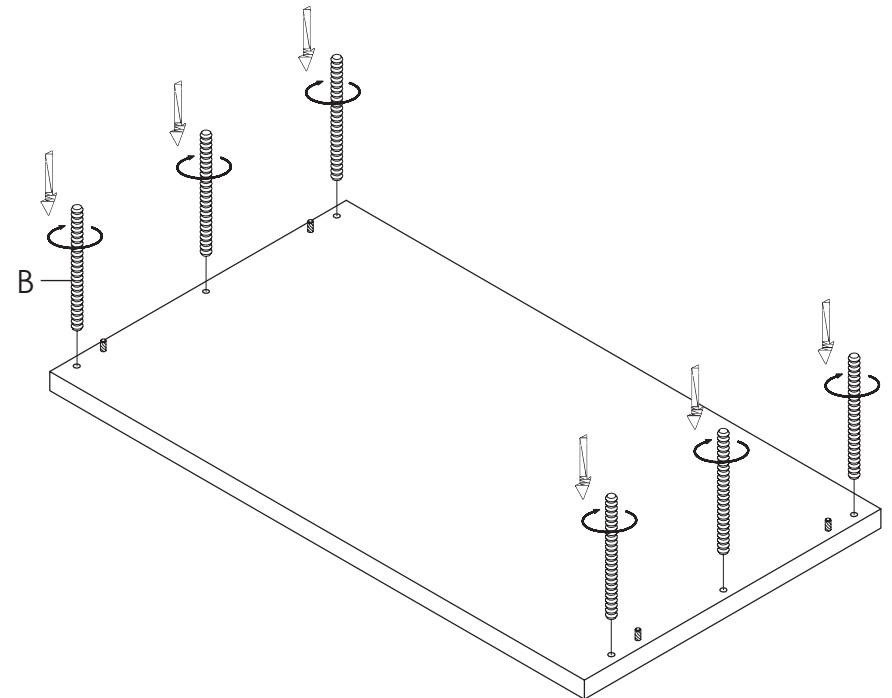

eurow style™

Assembly Instructions

ABBY Coffee Table

PLEASE NOTE: Check that you have received all components and hardware before assembling. If you are missing any parts, contact your retailer, or fax Euro Style at 415.455.8033 or email: claims@gotoeurostyle.com.

1

2

A (4 pcs)
Ø8 X 30mm

B (8 pcs)
Ø8 X 322mm

C (6 pcs)
M22 x 1.5mm

D (6 pcs)
M8mm

E (1 pc)
M8mm

eurow style™

3

A (4 pcs)
Ø8 X 30mm

B (8 pcs)
Ø8 X 322mm

C (6 pcs)
M22 x 1.5mm

D (6 pcs)
M8mm

E (1 pc)
M8mm