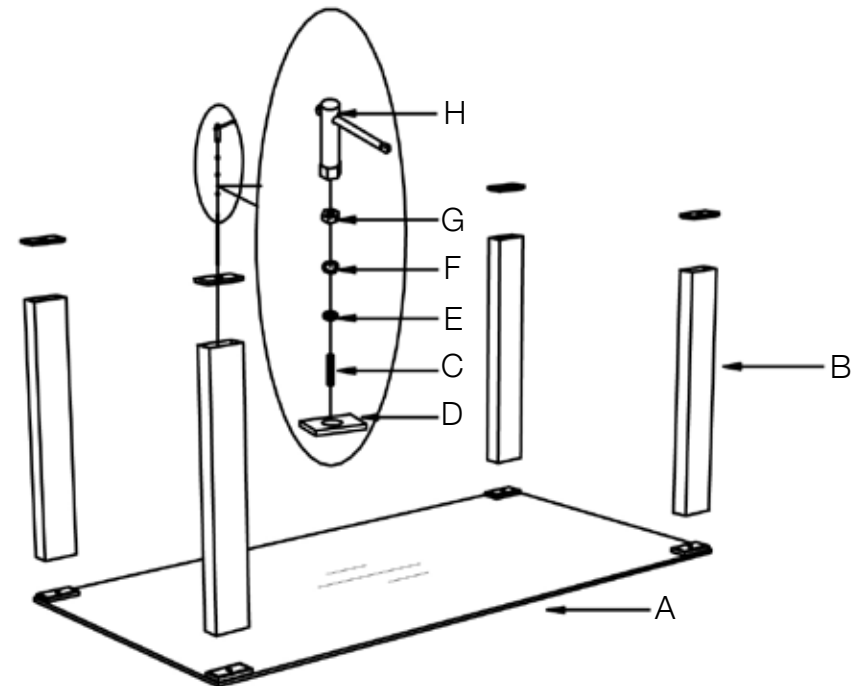

## Assembly Instructions

### BETH Dining Table

PLEASE NOTE: Check that you have received all components and hardware before assembling. If you are missing any parts, contact your retailer, or fax Euro Style at 415.455.8033.

A (1 PC) B (4 PCS) C (4 PCS) D (4 PCS) E (4 PCS) F (4 PCS) G (4 PCS) H (1 PC)