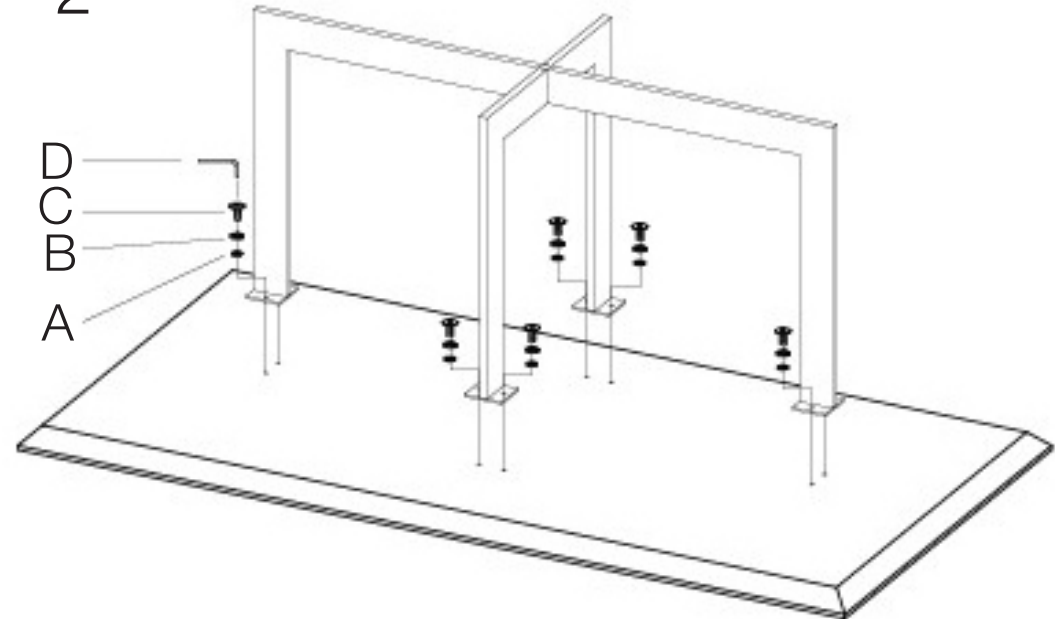

euro style™

Assembly Instructions TOSCA Dining Table

- | | | |
|---------|---|----------|
| Ø8 |  | A (8pcs) |
| Ø8 |  | B (8pcs) |
| M8 x 25 |  | C (8pcs) |
| 5 mm |  | D (1pc) |

PLEASE NOTE: Check that you have received all components and hardware before assembling. If you are missing any parts, contact your retailer, or fax Euro Style at 415.455.8033.

1

2

During assembly, hand tighten screws only. When all screws are in place, then tighten completely.