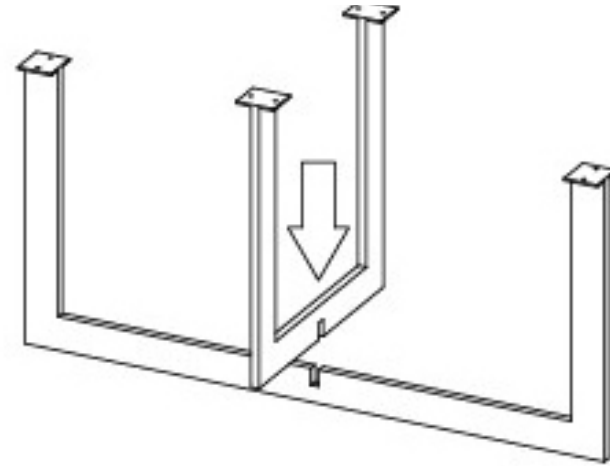

euro style™

Assembly Instructions TOSCA Dining Table

- | | | |
|---------|---|----------|
| Ø8 |  | A (8pcs) |
| Ø8 |  | B (8pcs) |
| M8 x 25 |  | C (8pcs) |
| 5 mm |  | D (1pc) |

PLEASE NOTE: Check that you have received all components and hardware before assembling. If you are missing any parts, contact your retailer, or fax Euro Style at 415.455.8033.

1

2

During assembly, hand tighten screws only. When all screws are in place, then tighten completely.