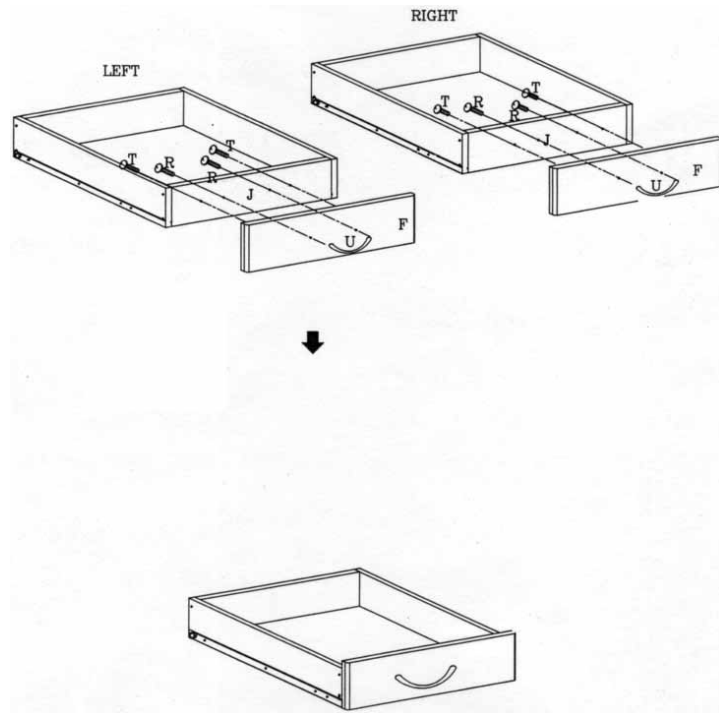

euø style

Assembly Instructions Laurence Desk

PLEASE NOTE: Check that you have received all components and hardware before assembling. If you are missing any parts, contact your retailer, or fax Euro Style at 415.455.8033.

During assembly, hand tighten screws only. When all screws are in place, then tighten completely.

2

3

4

5