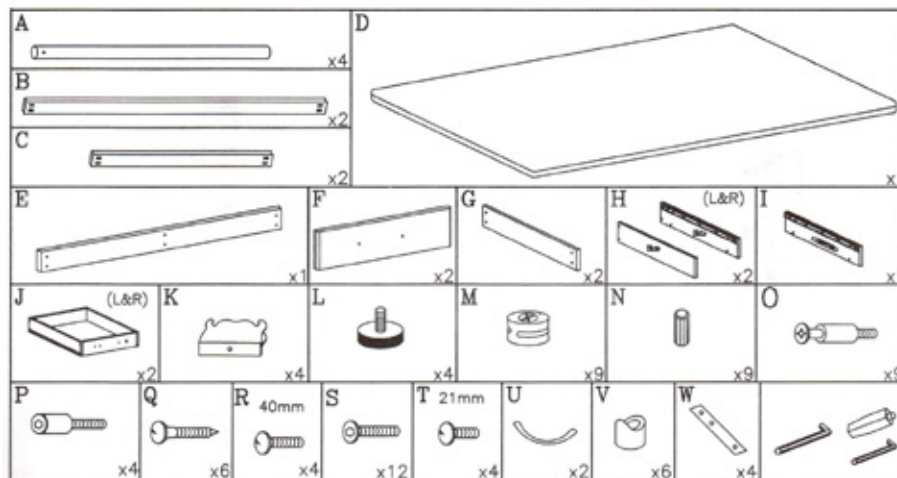

euø style

Assembly Instructions Laurence Desk

PLEASE NOTE: Check that you have received all components and hardware before assembling. If you are missing any parts, contact your retailer, or fax Euro Style at 415.455.8033.

During assembly, hand tighten screws only. When all screws are in place, then tighten completely.

2

3

4

5