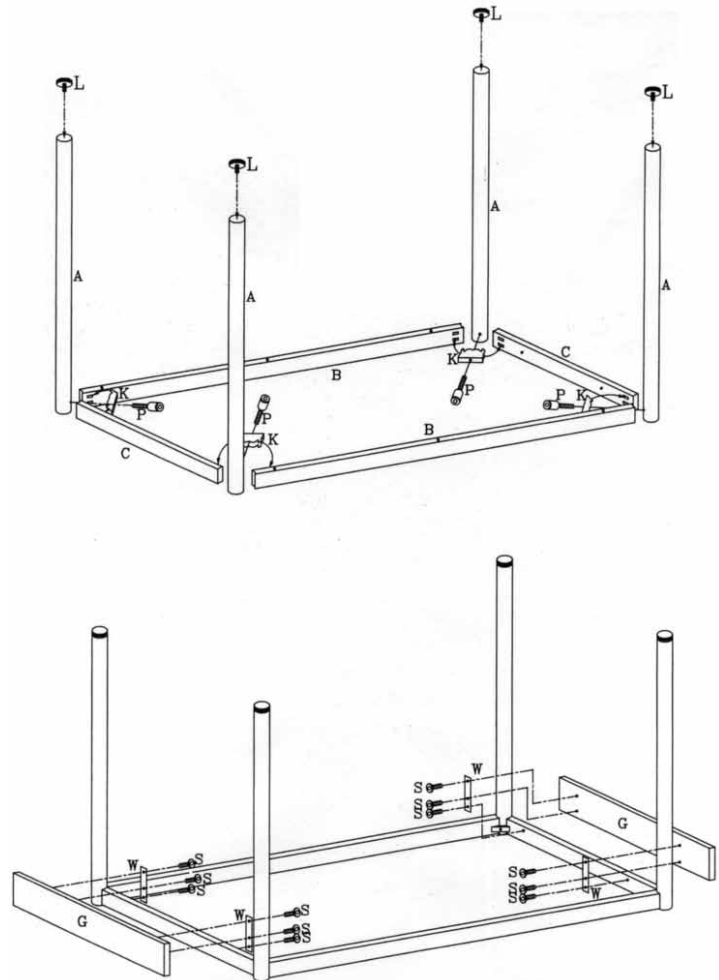

euø style

Assembly Instructions Laurence Desk

PLEASE NOTE: Check that you have received all components and hardware before assembling. If you are missing any parts, contact your retailer, or fax Euro Style at 415.455.8033.

During assembly, hand tighten screws only. When all screws are in place, then tighten completely.

2

3

4

5