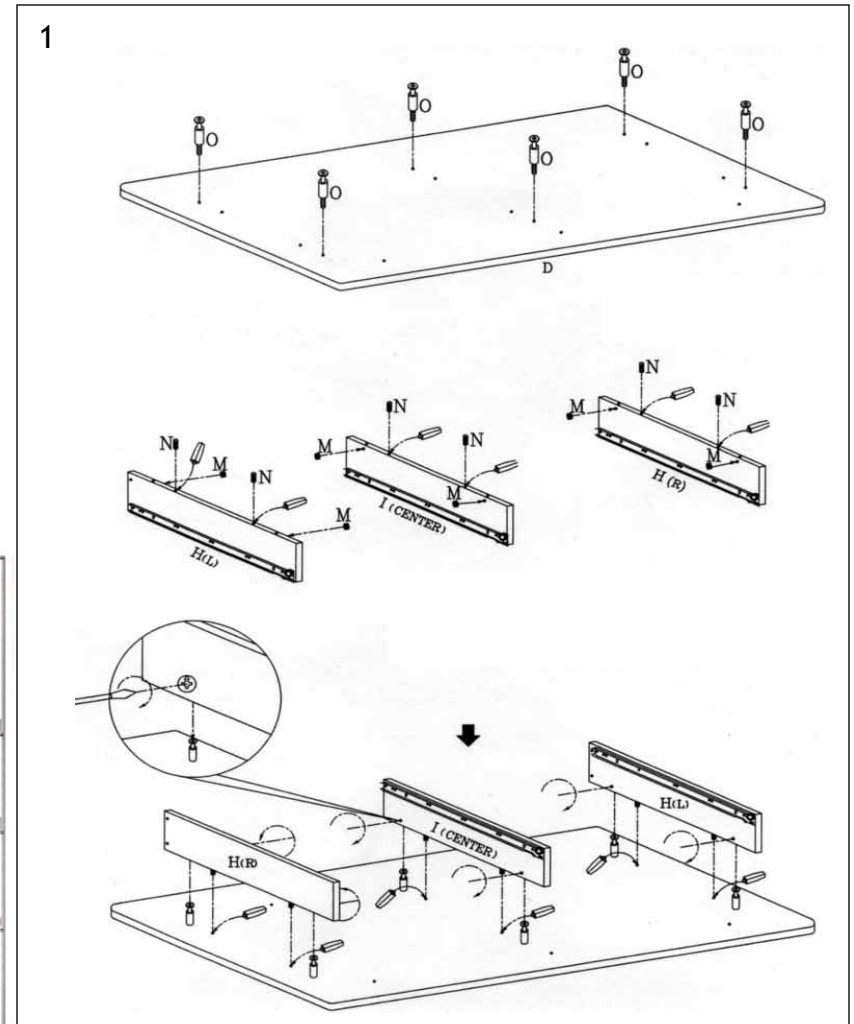

euø style

Assembly Instructions Laurence Desk

PLEASE NOTE: Check that you have received all components and hardware before assembling. If you are missing any parts, contact your retailer, or fax Euro Style at 415.455.8033.

During assembly, hand tighten screws only. When all screws are in place, then tighten completely.

2

3

4

5