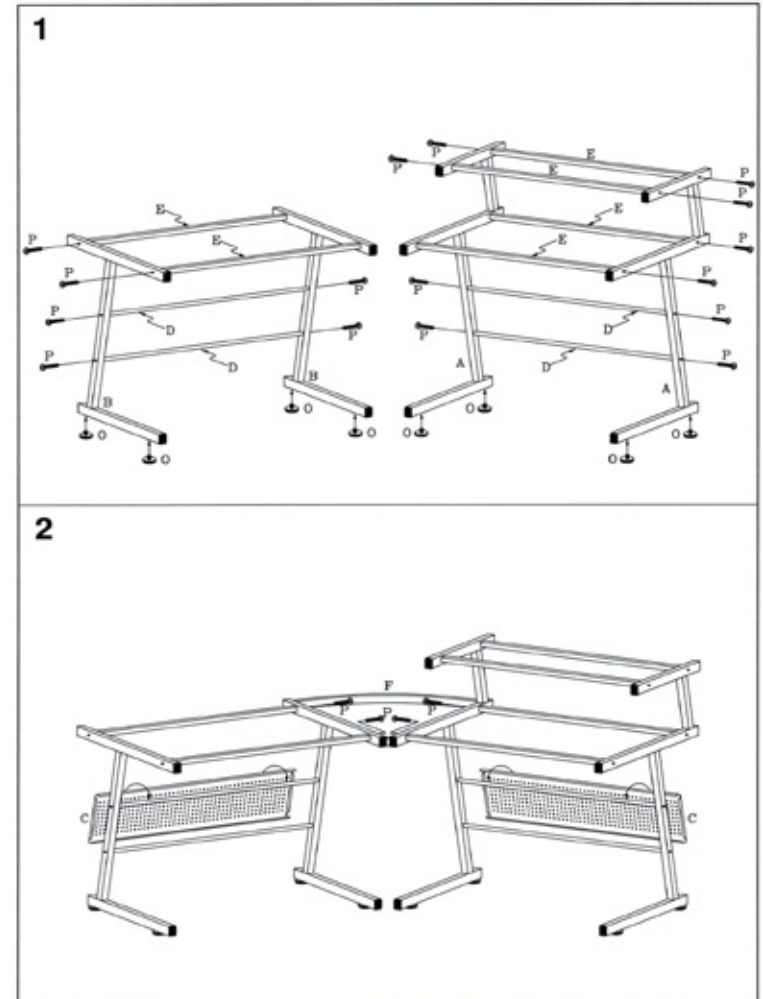

euø style

Assembly Instructions L Desk with Keyboard Tray

PLEASE NOTE: Check that you have received all components and hardware before assembling. If you are missing any parts, contact your retailer, or fax Euro Style at 415.455.8033.

During assembly, hand tighten screws only. When all screws are in place, then tighten completely.