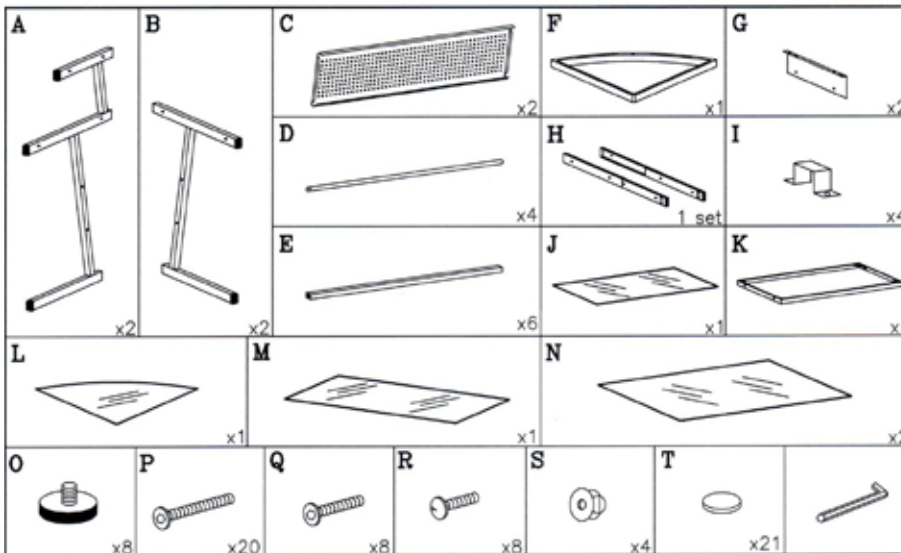

euø style

Assembly Instructions L Desk with Keyboard Tray

PLEASE NOTE: Check that you have received all components and hardware before assembling. If you are missing any parts, contact your retailer, or fax Euro Style at 415.455.8033.

During assembly, hand tighten screws only. When all screws are in place, then tighten completely.