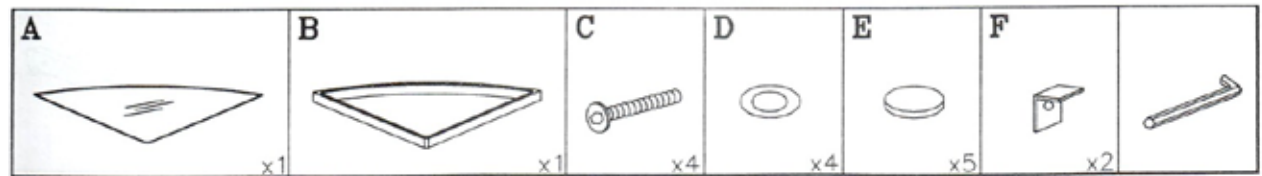

## Assembly Instructions Z Deluxe Corner

PLEASE NOTE: Check that you have received all components and hardware before assembling. If you are missing any parts, contact your retailer, or fax Euro Style at 415.455.8033.