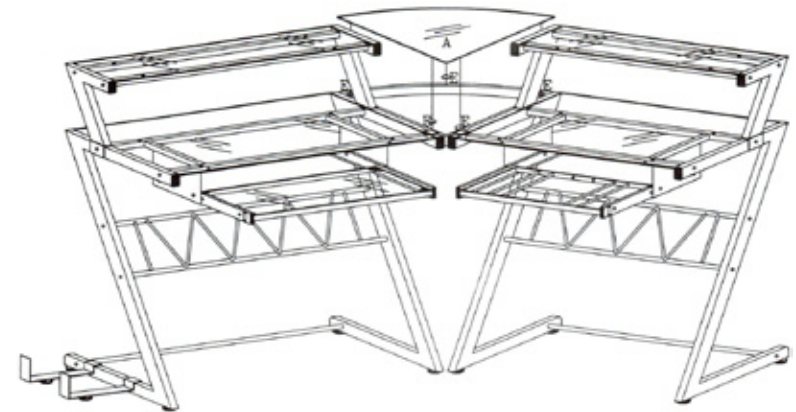

euro style

Assembly Instructions Z Deluxe Corner

PLEASE NOTE: Check that you have received all components and hardware before assembling. If you are missing any parts, contact your retailer, or fax Euro Style at 415.455.8033.

1

2

During assembly, hand tighten screws only. When all screws are in place, then tighten completely.