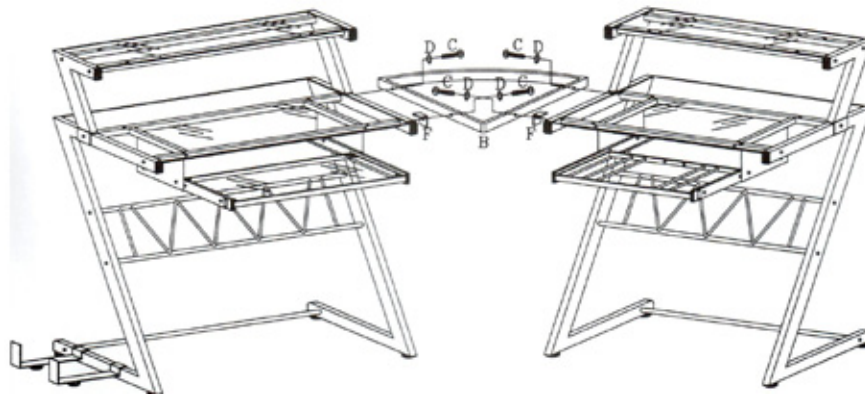

euro style

Assembly Instructions Z Deluxe Corner

PLEASE NOTE: Check that you have received all components and hardware before assembling. If you are missing any parts, contact your retailer, or fax Euro Style at 415.455.8033.

1

2

During assembly, hand tighten screws only. When all screws are in place, then tighten completely.