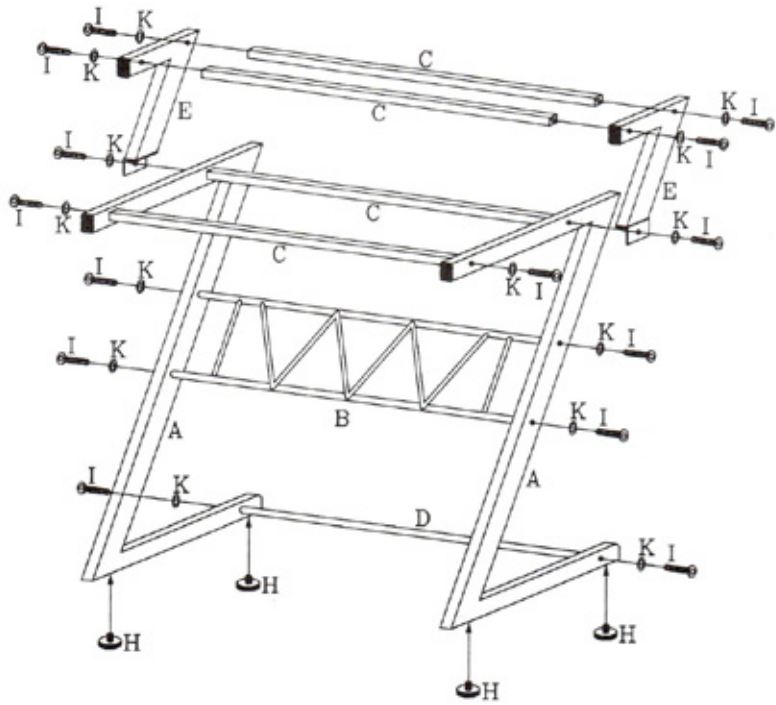

euro style

PLEASE NOTE: Check that you have received all components and hardware before assembling. If you are missing any parts, contact your retailer, or fax Euro Style at 415.455.8033.

Assembly Instructions Z Deluxe Small/Medium Desk

During assembly, hand tighten screws only. When all screws are in place, then tighten completely.

1

2

3

4