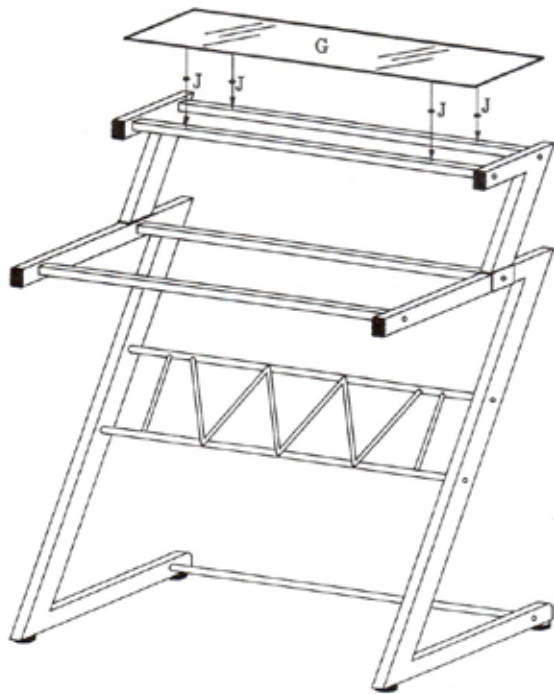

euro style

PLEASE NOTE: Check that you have received all components and hardware before assembling. If you are missing any parts, contact your retailer, or fax Euro Style at 415.455.8033.

Assembly Instructions Z Deluxe Small/Medium Desk

During assembly, hand tighten screws only. When all screws are in place, then tighten completely.

1

2

3

4