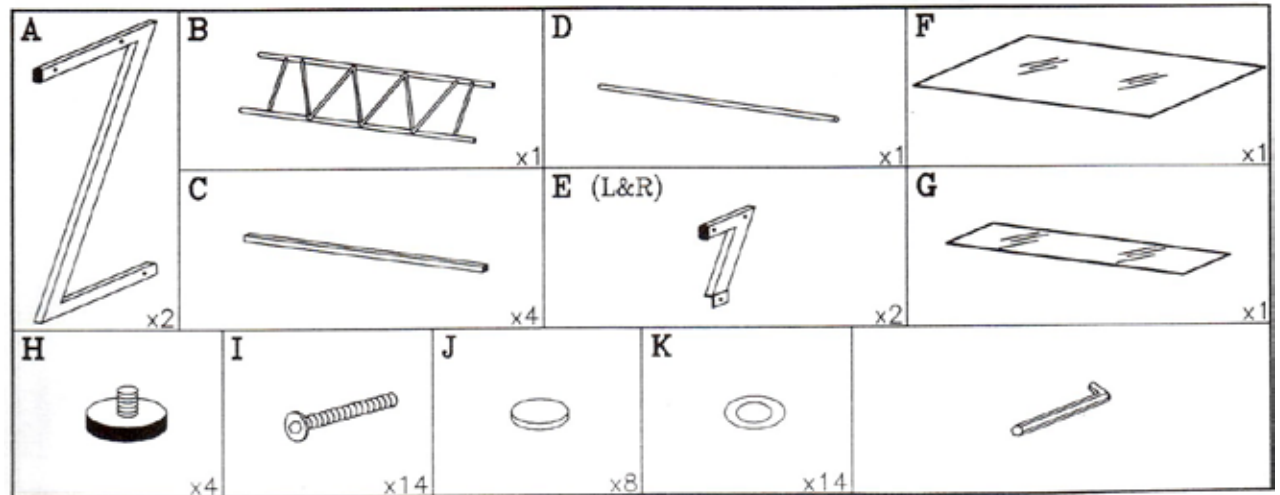

euro style

PLEASE NOTE: Check that you have received all components and hardware before assembling. If you are missing any parts, contact your retailer, or fax Euro Style at 415.455.8033.

Assembly Instructions Z Deluxe Small/Medium Desk

During assembly, hand tighten screws only. When all screws are in place, then tighten completely.

1

2

3

4