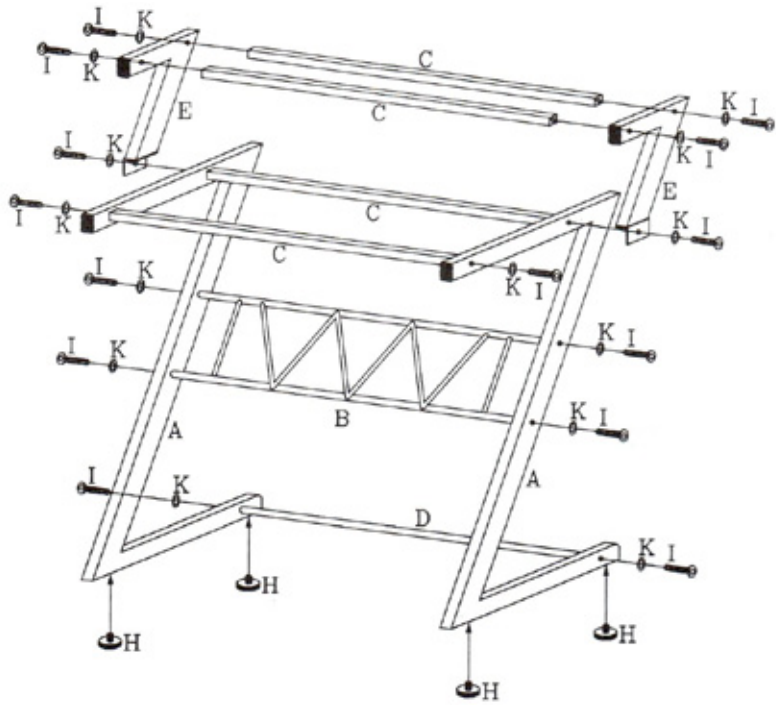

euro style

PLEASE NOTE: Check that you have received all components and hardware before assembling. If you are missing any parts, contact your retailer, or fax Euro Style at 415.455.8033.

Assembly Instructions Z Deluxe Small/Medium Desk

During assembly, hand tighten screws only. When all screws are in place, then tighten completely.

1

3

2

4