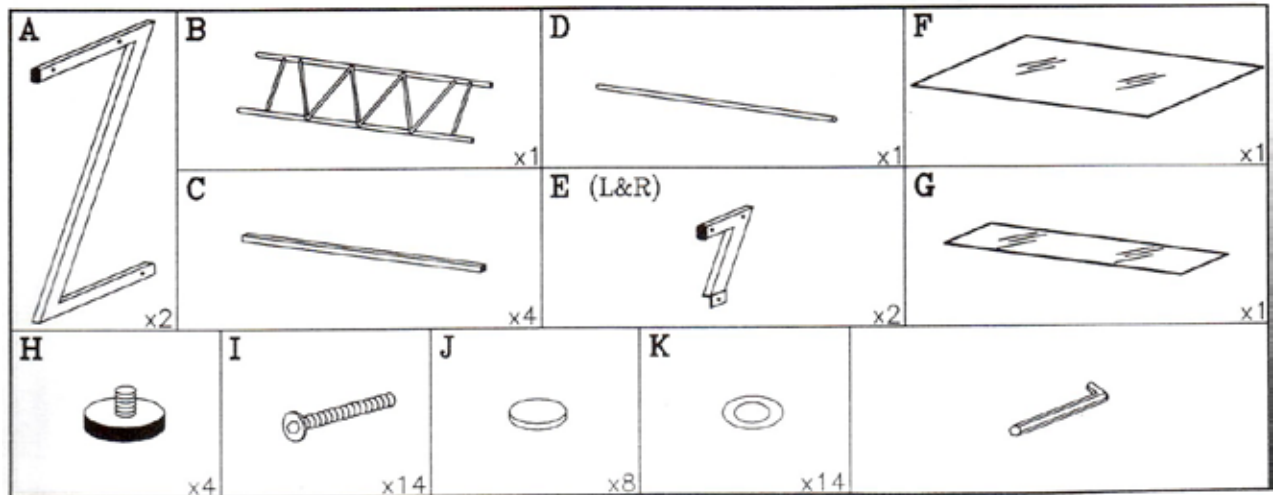

euro style

PLEASE NOTE: Check that you have received all components and hardware before assembling. If you are missing any parts, contact your retailer, or fax Euro Style at 415.455.8033.

Assembly Instructions Z Deluxe Small/Medium Desk

During assembly, hand tighten screws only. When all screws are in place, then tighten completely.

1

3

2

4