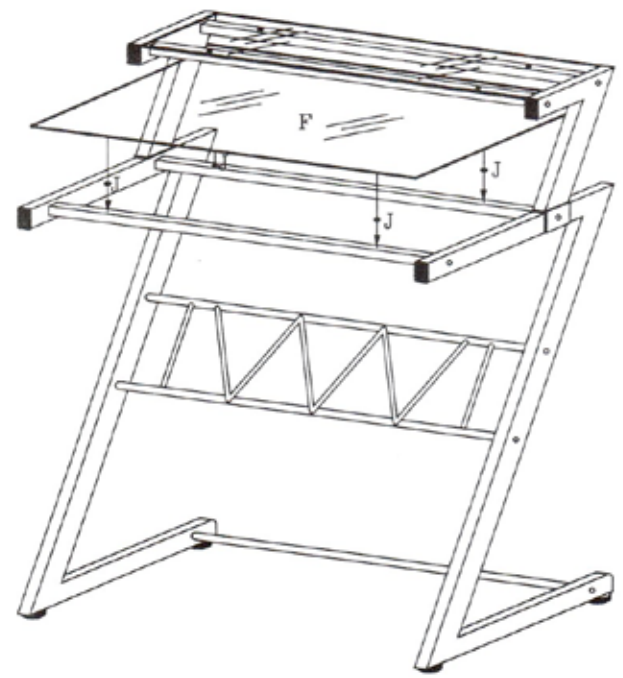

euro style

PLEASE NOTE: Check that you have received all components and hardware before assembling. If you are missing any parts, contact your retailer, or fax Euro Style at 415.455.8033.

Assembly Instructions Z Deluxe Small/Medium Desk

During assembly, hand tighten screws only. When all screws are in place, then tighten completely.

1

3

2

4